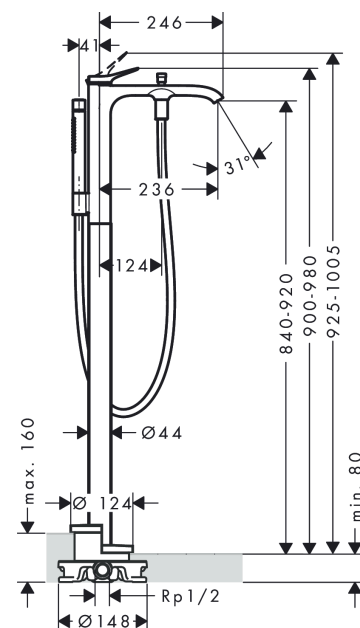

Vivenis

Single lever bath mixer floor-standing

Surfaces: **Chrome** Article Number: **75445000**

Description

product features

- consists of: single lever bath mixer floor standing, baton hand shower, shower hose, shower holder
- 2 functions
- projection 236 mm
- connection type: basic set
- spray type mixer: WaterfallStream
- spray type hand shower: Rain, Mono
- maximum flow rate at 3 bar: 21,3 l/min
- flow rate for bath spout at 3 bar: 21,3 l/min
- flow rate of hand shower at 3 bar: 13,4 l/min
- min. operating pressure: 1 bar
- max. operating pressure: 10 bar
- ceramic cartridge
- temperature limitation adjustable
- diverter with automatic resetting
- non-return valve
- connection dimension: DN15

Technology

Design awards

reddot winner 2021

Product image

Scale drawing