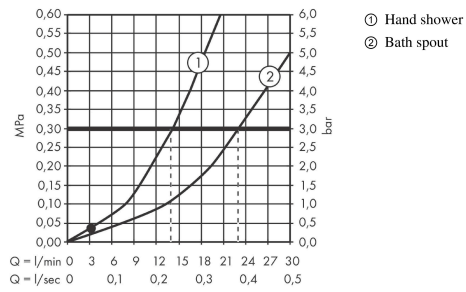

Vivenis

Single lever bath mixer floor-standing

Surfaces: **Chrome** Article Number: **75445000**

Flowchart