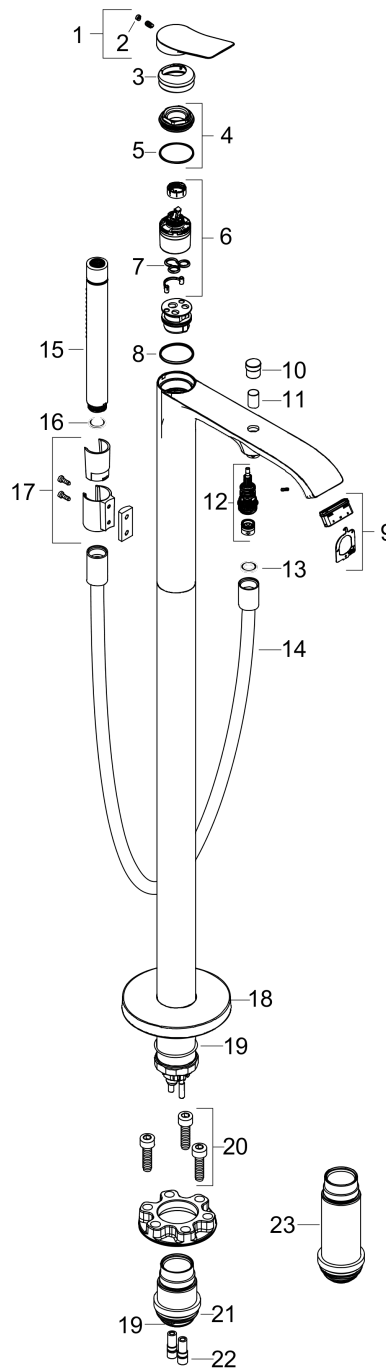

##### product features

- consists of: single lever bath mixer floor standing, baton hand shower, shower hose, shower holder
- 2 functions
- projection 236 mm
- connection type: basic set
- spray type mixer: WaterfallStream
- spray type hand shower: Rain, Mono
- maximum flow rate at 3 bar: 21,3 l/min
- flow rate for bath spout at 3 bar: 21,3 l/min
- flow rate of hand shower at 3 bar: 13,4 l/min
- min. operating pressure: 1 bar
- max. operating pressure: 10 bar
- ceramic cartridge
- temperature limitation adjustable
- diverter with automatic resetting
- non-return valve
- connection dimension: DN15

#### Product image

#### Scale drawing

**Vivenis**

**Single lever bath mixer floor-standing**

Surfaces: **Chrome** Article Number: **75445000**

**Flowchart**

**Vivenis**  
**Single lever bath mixer floor-standing**  
 Surfaces: **Chrome** Article Number: **75445000**

**Exploded Drawing**

Year of production: >06/21

**Vivenis****Single lever bath mixer floor-standing**Surfaces: **Chrome** Article Number: **75445000****Spare part list**

Year of production: &gt;06/21

Pos.	Description	Article Number	Price	PU
1	handle	94277000	-	1
2	screw cover	93735460	-	1
3	escutcheon	94027000	-	1
4	nut	93995000	-	1
5	O-ring 35x1,5	92114000	-	1
6	cartridge, assy	93895000	-	1
7	seal	95008000	-	1
8	O-Ring 30x2	98186000	-	1
9	aerator cpl.	93916000	-	1
10	diverter knob	97981000	-	1
11	sleeve	97979000	-	1
12	selector	97978000	-	1
13	seal	98058000	-	1
14	shower hose 1,25 m	28282000	-	1
15	handshower	28532000	-	1
16	filter packing	94246000	-	1
17	shower holder, assy	96295000	-	1
18	escutcheon	94038000	-	1
19	O-ring 44x2,5	98162000	-	1
20	hexagon socket screw M10x35	97670000	-	1
21	O-ring 29x3	98371000	-	1
22	O-ring 7x2	98419000	-	1
23	extension set 60 mm	93882000	-	1