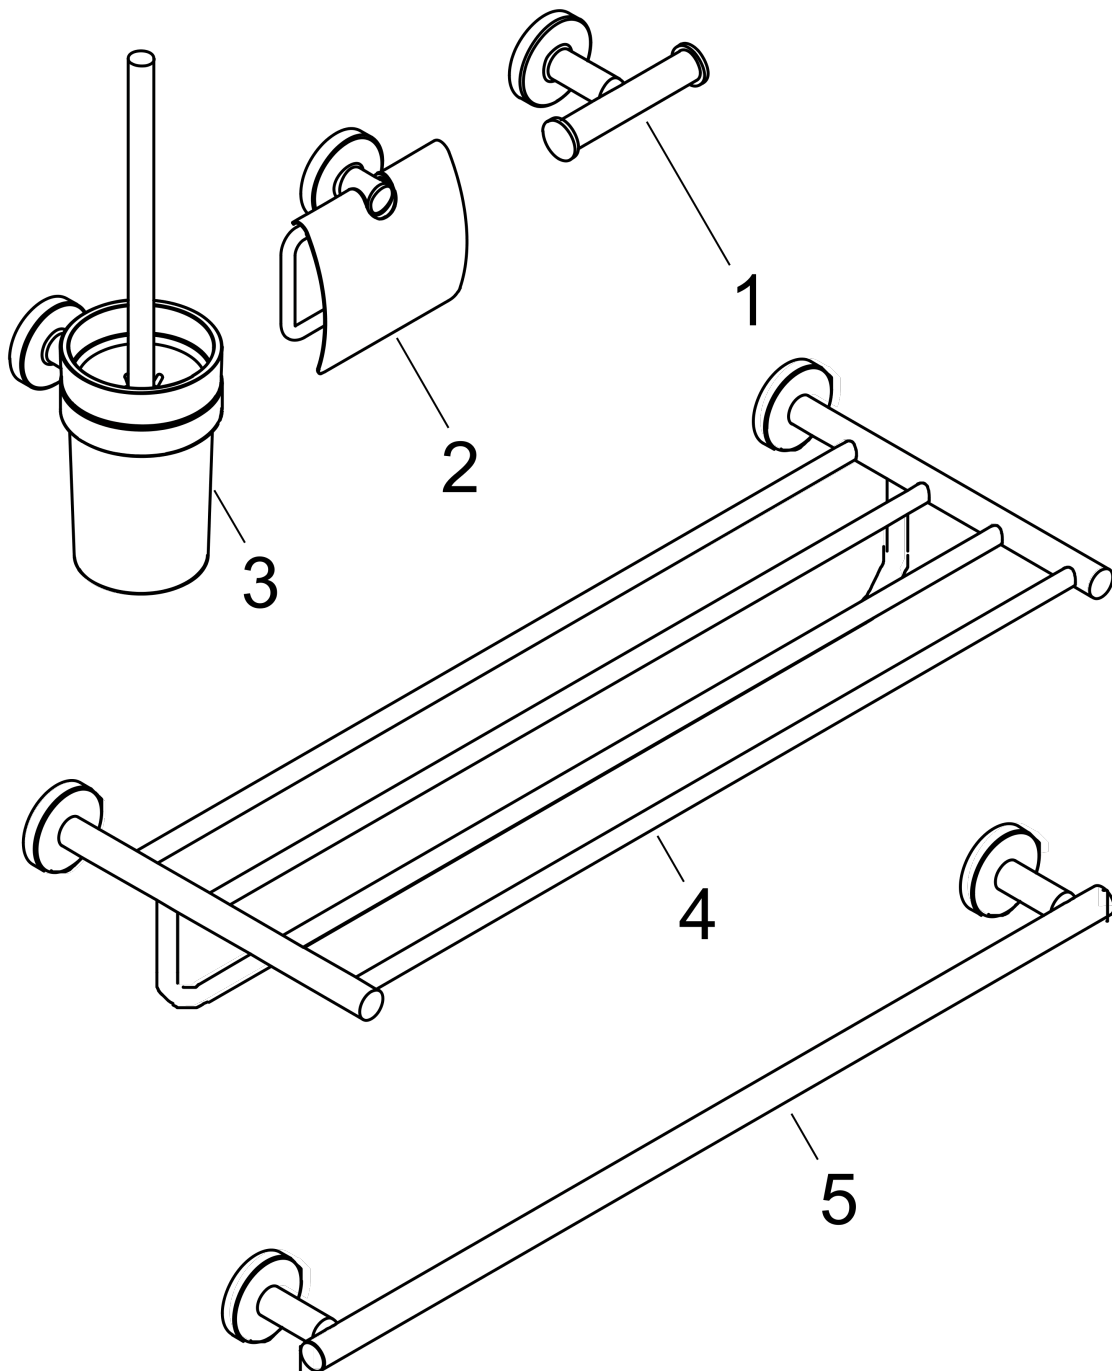

#### product features

- Consists of: towel rack with towel holder, Toilet roll holder, toilet brush, towel hook double
- Material: brass
- concealed fastening

### Product image

**Logis Universal**  
**Bath-accessory extended set 5 in 1**  
 Surfaces: **chrome** Art. no. : **41728000**

**Exploded Drawing**

Year of production: >04/18

**Logis Universal**  
**Bath-accessory extended set 5 in 1**  
 Surfaces: **chrome** Art. no. : **41728000**

**Spare part list**

Year of production: >04/18

<b>Pos.</b>	<b>Description</b>	<b>Art. no.</b>	<b>Price</b>	<b>PU</b>
1	-	41725000	-	1
2	-	41723000	-	1
3	-	41722000	-	1
4	-	41720000	-	1
5	-	41716000	-	1