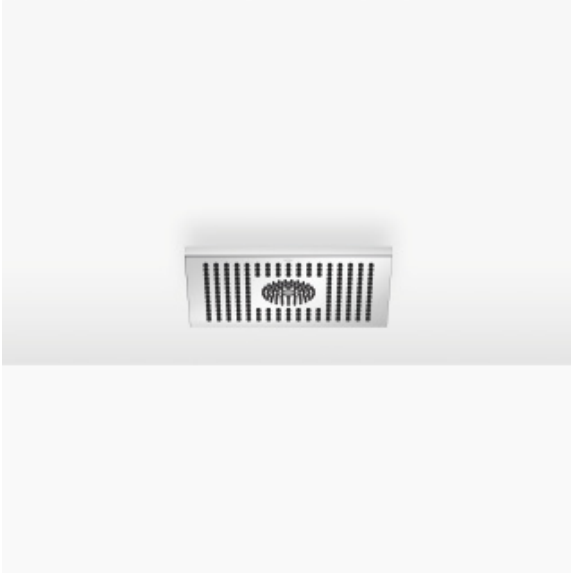

Shower - CYO

Rain shower for ceiling fixing with light 300 x 240 mm - Chrome

Article number: 28 042 980-00

Date of manufacture from 5/1/2022

- rain shower 300 x 240mm
- Rain flow, max. flow rate 12 l/min
- Spray flow, max. flow rate 6 l/min
- Distance to ceiling from bottom edge of shower 40 mm
- with anti-scale system
- central LED Spot 3000 K
- includes light bulbs with a Class F energy efficiency

Chrome

Miscellaneous items are required for this article.

Dimensional drawing

Shower - CYO

Rain shower for ceiling fixing with light 300 x 240 mm - Chrome

Article number: 28 042 980-00

Date of manufacture from 5/1/2022

All details in mm / inch = mm x 0.0394

Flow rate chart

Shower - CYO

Rain shower for ceiling fixing with light 300 x 240 mm - Chrome

Article number: 28 042 980-00

Date of manufacture from 5/1/2022

Other finish variants