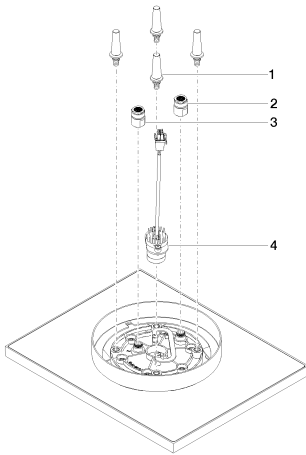

Shower - CYO

Rain shower for ceiling fixing with light 300 x 240 mm - Chrome

Article number: 28 042 980-00

Date of manufacture from 5/1/2022

- rain shower 300 x 240mm
- Rain flow, max. flow rate 12 l/min
- Spray flow, max. flow rate 6 l/min
- Distance to ceiling from bottom edge of shower 40 mm
- with anti-scale system
- central LED Spot 3000 K
- includes light bulbs with a Class F energy efficiency

All details in mm / inch = mm x 0.0394

Flow rate chart

Shower - CYO

Rain shower for ceiling fixing with light 300 x 240 mm - Chrome

Article number: 28 042 980-00

Date of manufacture from 5/1/2022

Other finish variants

Brushed Dark Platinum

28 042 980-99

Other finishes on request (x-tra Service)

Shower - CYO

Rain shower for ceiling fixing with light 300 x 240 mm - Chrome

Article number: 28 042 980-00

Date of manufacture from 5/1/2022

35 042 970 90

Concealed ceiling installation
box for ceiling fixing with light

Spare parts list

No.	Item Number	Name	Quantity used
1	90 17 20 263 00 90	fixing set	1
2	90 24 03 309 01 90	connection	1
3	90 24 03 309 00 90	connection	1
4	90 10 01 225 00 90	electronic accessories	1