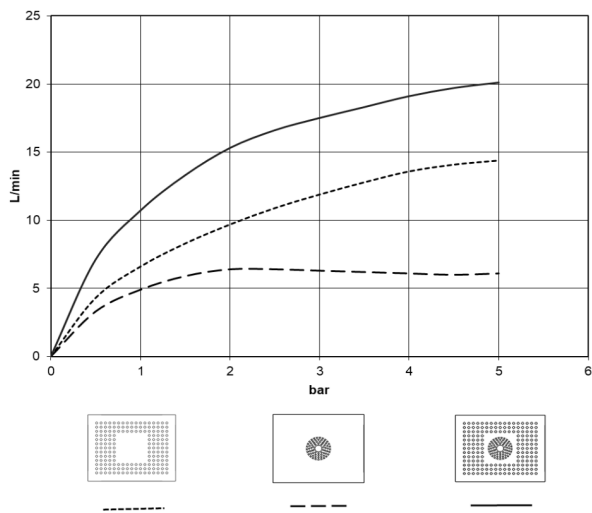

Shower - CYO

Rain shower for ceiling fixing with light 300 x 240 mm - Chrome

Article number: 28 042 980-00

Date of manufacture from 5/1/2022

- rain shower 300 x 240mm
- Rain flow, max. flow rate 12 l/min
- Spray flow, max. flow rate 6 l/min
- Distance to ceiling from bottom edge of shower 40 mm
- with anti-scale system
- central LED Spot 3000 K
- includes light bulbs with a Class F energy efficiency

Chrome

Miscellaneous items are required for this article.

Dimensional drawing

Shower - CYO

Rain shower for ceiling fixing with light 300 x 240 mm - Chrome

Article number: 28 042 980-00

Date of manufacture from 5/1/2022

All details in mm / inch = mm x 0.0394

Flow rate chart

Shower - CYO

Rain shower for ceiling fixing with light 300 x 240 mm - Chrome

Article number: 28 042 980-00

Date of manufacture from 5/1/2022

Other finish variants