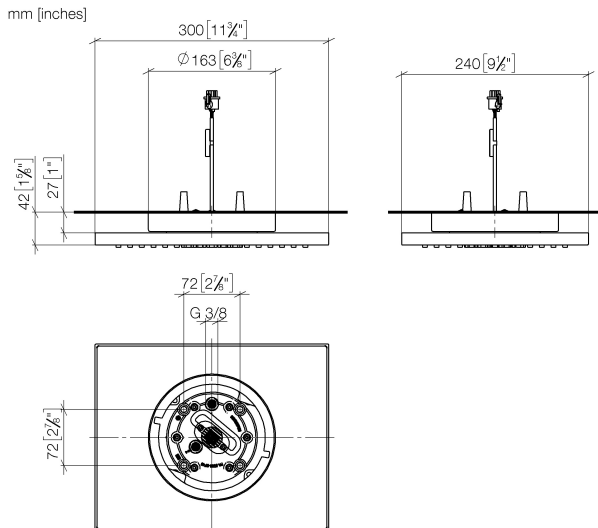

Shower - CYO

Rain shower for ceiling fixing with light 300 x 240 mm - Chrome

Article number: 28 042 980-00

Date of manufacture from 5/1/2022

- rain shower 300 x 240mm
- Rain flow, max. flow rate 12 l/min
- Spray flow, max. flow rate 6 l/min
- Distance to ceiling from bottom edge of shower 40 mm
- with anti-scale system
- central LED Spot 3000 K
- includes light bulbs with a Class F energy efficiency

Chrome

Miscellaneous items are required for this article.

Dimensional drawing

Shower - CYO

Rain shower for ceiling fixing with light 300 x 240 mm - Chrome

Article number: 28 042 980-00

Date of manufacture from 5/1/2022

All details in mm / inch = mm x 0.0394

Flow rate chart

Shower - CYO

Rain shower for ceiling fixing with light 300 x 240 mm - Chrome

Article number: 28 042 980-00

Date of manufacture from 5/1/2022

Other finish variants