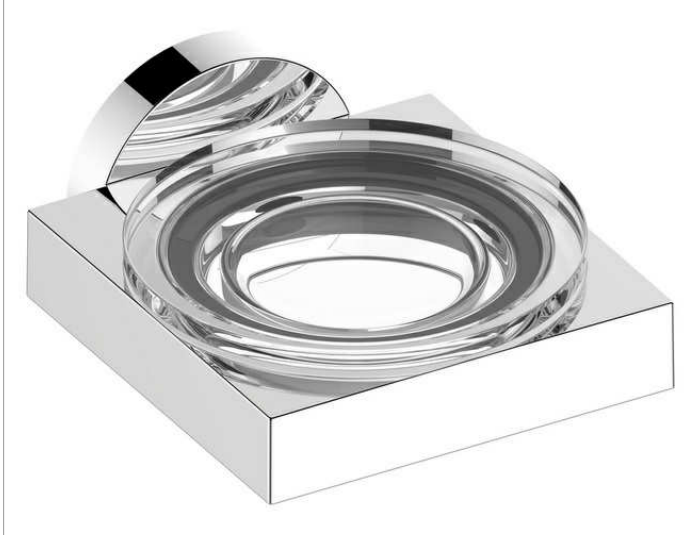

Edition 90
19055019000 Soap holder

PRODUCT

DRAWING

PRODUCT ATTRIBUTES

complete with crystal glass soap dish

SURFACE

chrome-plated