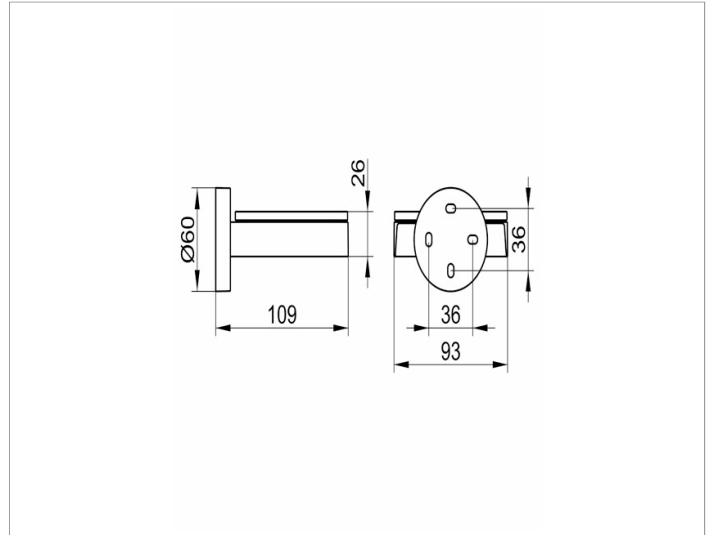

Edition 90
19055019000 Soap holder

PRODUCT

DRAWING

PRODUCT ATTRIBUTES

complete with crystal glass soap dish

SURFACE

chrome-plated