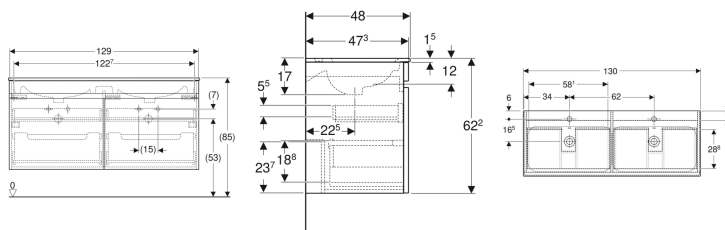

**Geberit Renova Plan set of double vanity basin, slim rim, with cabinet, two drawers and two internal drawers**

Example image

**Characteristics**

- Wall-hung
- With two drawers
- With two internal drawers
- Opening with recessed handle
- Drawer with soft-closing

- Vanity basin
- Cabinet for vanity basin
- Fastening material

Art. no.	Colour / surface	Tap hole	Overflow	B	Washbasin width	H	T
501.918.01.1	Body and front: white / high-gloss coated Washbasin: white	centred	visible	130 cm	130 cm	62.2 cm	48 cm
501.918.JK.1	Body and front: lava / matt coated Washbasin: white	centred	visible	130 cm	130 cm	62.2 cm	48 cm
501.918.00.1	Body and front: light hickory / textured foil Washbasin: white	centred	visible	130 cm	130 cm	62.2 cm	48 cm
501.918.JR.1	Body and front: hickory / textured foil Washbasin: white	centred	visible	130 cm	130 cm	62.2 cm	48 cm