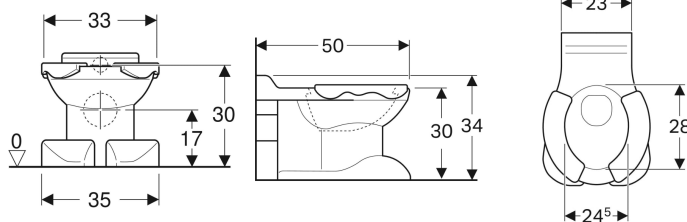

Geberit Bambini floor-standing WC for children, washdown, lion paw design, with seat pads

Example image

Application purposes

- For children
- For childcare
- For concealed cisterns
- For low, half-high and high level exposed cisterns
- For pressure flushing valves

Characteristics

- Floor-standing

Scope of delivery

- WC ceramic appliance

To order additionally

- Fastening material

- Washdown WC
- With flush rim
- Type 1, full flush volume 6 l, in accordance with EN 997
- Horizontal outlet
- With climbing aid
- With feet in lion paw design
- Seat pads made of PUR

Technical data

Product material | Vitreous china

- Seat pads

Art. no.	Colour / surface	B	H	T
212015000	Ceramic body: white Seat pad: agate grey	35 cm	34 cm	50 cm
Y212010000	Ceramic body: white Seat pad: carmine red	35 cm	34 cm	50 cm