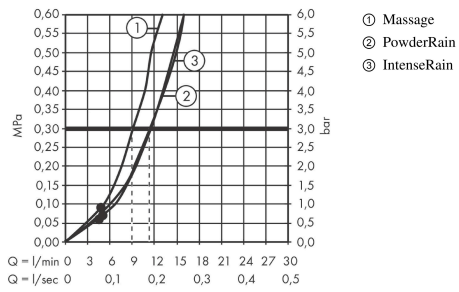

Pulsify Select

Shower set 105 3jet Relaxation with shower bar 65 cm

Surfaces: **Matt Black** Article Number: **24160670**

Description

product features

- consists of: hand shower, slider, shower bar, shower hose
- shower head size: 105 mm
- spray type: PowderRain, IntenseRain, Massage spray
- convenient diversion via Select button
- maximum flow rate at 3 bar: 11,4 l/min
- minimum flow pressure: 1 bar
- wall supports of plastic
- stand pipe length: 669 mm
- shower bar diameter: 22 mm
- profile stand pipe: round
- drilling distance 625 mm
- height-adjustable slider with locking push-button slider

Technology

Design awards

reddot winner 2021

Product image

Scale drawing

Pulsify Select
Shower set 105 3jet Relaxation with shower bar 65 cm
 Surfaces: **Matt Black** Article Number: **24160670**

Flowchart

The consumption was measured in combination with the appropriate fittings (thermostat/mixer/in-wall valve) to reflect actual application in practice.