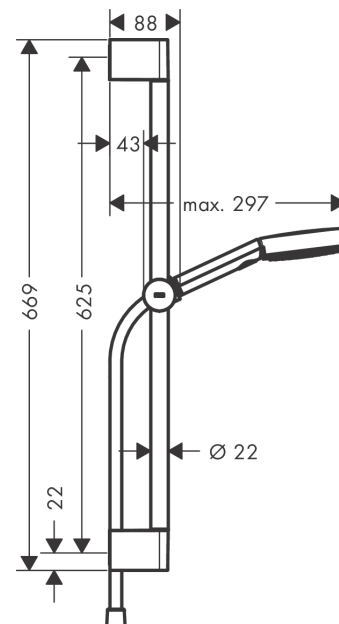

Pulsify Select

Shower set 105 3jet Relaxation with shower bar 65 cm

Surfaces: **Matt Black** Article Number: **24160670**

Description

product features

- consists of: hand shower, slider, shower bar, shower hose
- shower head size: 105 mm
- spray type: PowderRain, IntenseRain, Massage spray
- convenient diversion via Select button
- maximum flow rate at 3 bar: 11,4 l/min
- minimum flow pressure: 1 bar
- wall supports of plastic
- stand pipe length: 669 mm
- shower bar diameter: 22 mm
- profile stand pipe: round
- drilling distance 625 mm
- height-adjustable slider with locking push-button slider

Technology

Design awards

reddot winner 2021

Product image

Scale drawing

Pulsify Select
Shower set 105 3jet Relaxation with shower bar 65 cm
 Surfaces: **Matt Black** Article Number: **24160670**

Flowchart

The consumption was measured in combination with the appropriate fittings (thermostat/mixer/in-wall valve) to reflect actual application in practice.