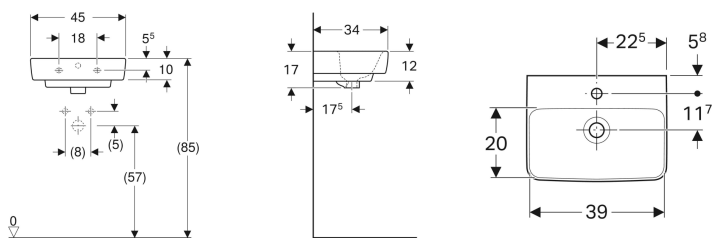

Geberit Selnova Compact handrinse basin

Example image

Application purposes

- Suitable for installation in small bathrooms and guest WCs

Characteristics

- Can be combined with half pedestal

- Can be installed with a washbasin cabinet

Technical data

Product material | Vitreous china

Art. no.	Colour / surface	Tap hole	Overflow	B	H	T
501.515.00.6	white	centred	visible	45 cm	17 cm	34 cm
501.516.00.7	white	left and right	visible	45 cm	17 cm	34 cm