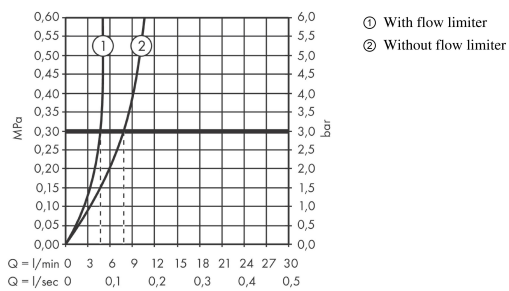

AXOR Uno

Select bidet mixer with pop-up waste set

Surfaces: **Polished Brass** Article Number: **45210930**

Description

product features

- consists of: Bidet mixer, waste set
- projection 124 mm
- aerator with ball pivot
- normal spray
- flow rate at 3 bar: 5 l/min
- Select cartridge with temperature control
- temperature limitation adjustable
- suitable for continuous flow water heaters
- pop-up waste set G 1¼
- connection dimension: DN15

Technology

Product image

Scale drawing

AXOR Uno
Select bidet mixer with pop-up waste set
 Surfaces: **Polished Brass** Article Number: **45210930**

Flowchart

AXOR Uno
Select bidet mixer with pop-up waste set
 Surfaces: **Polished Brass** Article Number: **45210930**