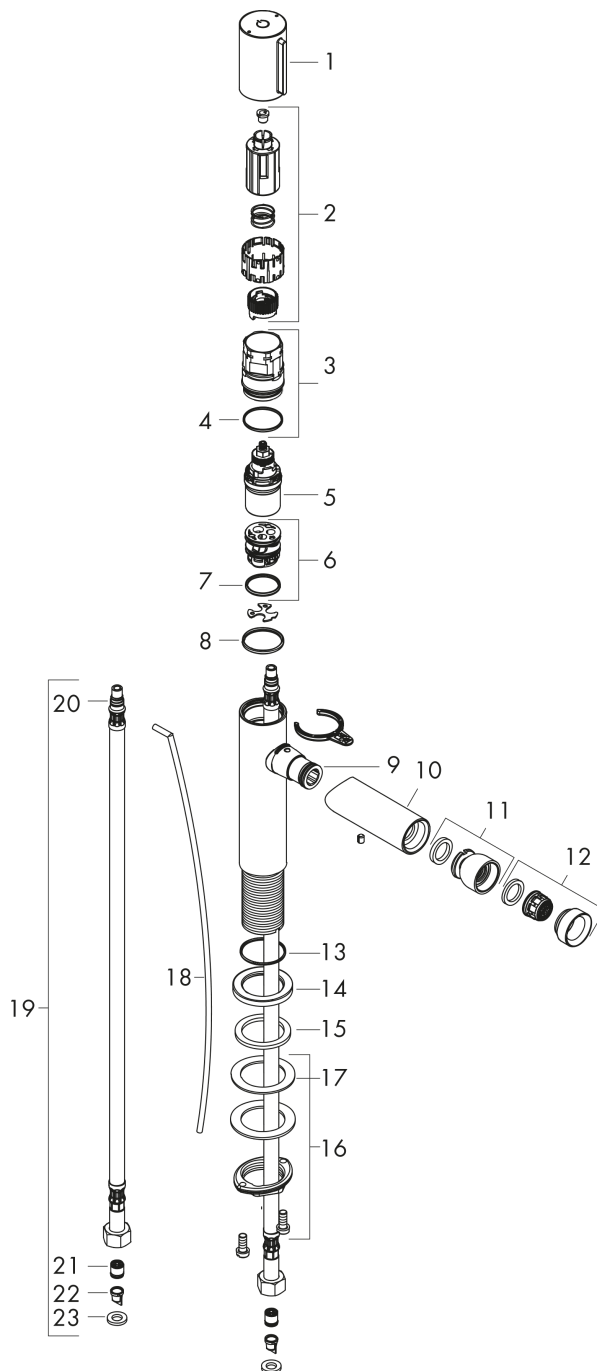

AXOR Uno

Select bidet mixer with pop-up waste set

Surfaces: **Polished Brass** Article Number: **45210930**

Description

product features

- consists of: Bidet mixer, waste set
- projection 124 mm
- aerator with ball pivot
- normal spray
- flow rate at 3 bar: 5 l/min
- Select cartridge with temperature control
- temperature limitation adjustable
- suitable for continuous flow water heaters
- pop-up waste set G 1¼
- connection dimension: DN15

Technology

Product image

Scale drawing

AXOR Uno
Select bidet mixer with pop-up waste set
 Surfaces: **Polished Brass** Article Number: **45210930**

Flowchart

AXOR Uno
Select bidet mixer with pop-up waste set
 Surfaces: **Polished Brass** Article Number: **45210930**

Exploded Drawing

Year of production: >03/18

AXOR Uno

Select bidet mixer with pop-up waste set

Surfaces: **Polished Brass** Article Number: **45210930**

Spare part list

Year of production: >03/18

Pos.	Description	Article Number	PC	PU
1	handle	92897930	0	1
2	adapter for handle	92526000	0	1
3	nut	92528000	0	1
4	O-ring 27x1,5	92527000	0	1
5	cartridge, assy	92529000	0	1
6	adapter for cartridge	98866000	0	1
7	O-ring 23x2	98398000	0	1
8	O-Ring 28x2	98194000	0	1
9	O-ring 16x2	98133000	0	1
10	spout cpl.	92891930	0	1
11	ball joint	96050930	0	1
12	aerator M24x1 (5 l/min)	95379930	0	1
13	O-ring 30x1,5	98433000	0	1
14	escutcheon Ø 46 mm	95268930	0	1
15	flat seal	98749000	0	1
16	fixing set (Ø 32)	13961000	0	1
17	lever collar	97548000	0	1
18	pull rod	97158930	0	1
19	connection hose 450 mm M8x0,75 G3/8	92531000	0	1
20	O-ring 7x1,5	98422000	0	1
21	non return valve DW 10	96456000	0	1
22	filter	92532000	0	1
23	sealing set	92533000	0	1
a	pop up waste	94139930	0	1
b	fixation extension 35 mm	13898000	0	1