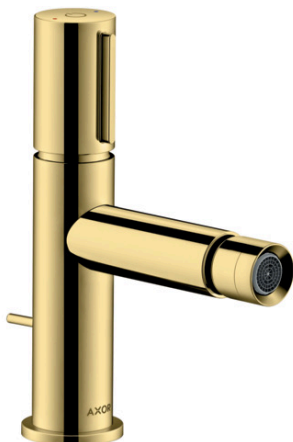

AXOR Uno

Select bidet mixer with pop-up waste set

Surfaces: **Polished Brass** Article Number: **45210930**

Description

product features

- consists of: Bidet mixer, waste set
- projection 124 mm
- aerator with ball pivot
- normal spray
- flow rate at 3 bar: 5 l/min
- Select cartridge with temperature control
- temperature limitation adjustable
- suitable for continuous flow water heaters
- pop-up waste set G 1¼
- connection dimension: DN15

Technology

Product image

Scale drawing

AXOR Uno
Select bidet mixer with pop-up waste set
 Surfaces: **Polished Brass** Article Number: **45210930**

Flowchart

AXOR Uno
Select bidet mixer with pop-up waste set
 Surfaces: **Polished Brass** Article Number: **45210930**

Exploded Drawing

Year of production: >03/18

AXOR Uno

Select bidet mixer with pop-up waste set

Surfaces: **Polished Brass** Article Number: **45210930**

Spare part list

Year of production: >03/18

Pos.	Description	Article Number	PC	PU
1	handle	92897930	0	1
2	adapter for handle	92526000	0	1
3	nut	92528000	0	1
4	O-ring 27x1,5	92527000	0	1
5	cartridge, assy	92529000	0	1
6	adapter for cartridge	98866000	0	1
7	O-ring 23x2	98398000	0	1
8	O-Ring 28x2	98194000	0	1
9	O-ring 16x2	98133000	0	1
10	spout cpl.	92891930	0	1
11	ball joint	96050930	0	1
12	aerator M24x1 (5 l/min)	95379930	0	1
13	O-ring 30x1,5	98433000	0	1
14	escutcheon Ø 46 mm	95268930	0	1
15	flat seal	98749000	0	1
16	fixing set (Ø 32)	13961000	0	1
17	lever collar	97548000	0	1
18	pull rod	97158930	0	1
19	connection hose 450 mm M8x0,75 G3/8	92531000	0	1
20	O-ring 7x1,5	98422000	0	1
21	non return valve DW 10	96456000	0	1
22	filter	92532000	0	1
23	sealing set	92533000	0	1
a	pop up waste	94139930	0	1
b	fixation extension 35 mm	13898000	0	1