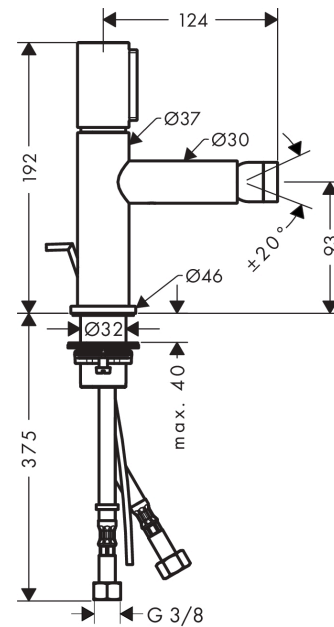

AXOR Uno

Select bidet mixer with pop-up waste set

Surfaces: **Polished Brass** Article Number: **45210930**

Description

product features

- consists of: Bidet mixer, waste set
- projection 124 mm
- aerator with ball pivot
- normal spray
- flow rate at 3 bar: 5 l/min
- Select cartridge with temperature control
- temperature limitation adjustable
- suitable for continuous flow water heaters
- pop-up waste set G 1¼
- connection dimension: DN15

Technology

Product image

Scale drawing

AXOR Uno
Select bidet mixer with pop-up waste set
 Surfaces: **Polished Brass** Article Number: **45210930**

Flowchart

AXOR Uno
Select bidet mixer with pop-up waste set
 Surfaces: **Polished Brass** Article Number: **45210930**

Exploded Drawing

Year of production: >03/18

AXOR Uno

Select bidet mixer with pop-up waste set

Surfaces: **Polished Brass** Article Number: **45210930**

Spare part list

Year of production: >03/18

Pos.	Description	Article Number	PC	PU
1	handle	92897930	0	1
2	adapter for handle	92526000	0	1
3	nut	92528000	0	1
4	O-ring 27x1,5	92527000	0	1
5	cartridge, assy	92529000	0	1
6	adapter for cartridge	98866000	0	1
7	O-ring 23x2	98398000	0	1
8	O-Ring 28x2	98194000	0	1
9	O-ring 16x2	98133000	0	1
10	spout cpl.	92891930	0	1
11	ball joint	96050930	0	1
12	aerator M24x1 (5 l/min)	95379930	0	1
13	O-ring 30x1,5	98433000	0	1
14	escutcheon Ø 46 mm	95268930	0	1
15	flat seal	98749000	0	1
16	fixing set (Ø 32)	13961000	0	1
17	lever collar	97548000	0	1
18	pull rod	97158930	0	1
19	connection hose 450 mm M8x0,75 G3/8	92531000	0	1
20	O-ring 7x1,5	98422000	0	1
21	non return valve DW 10	96456000	0	1
22	filter	92532000	0	1
23	sealing set	92533000	0	1
a	pop up waste	94139930	0	1
b	fixation extension 35 mm	13898000	0	1