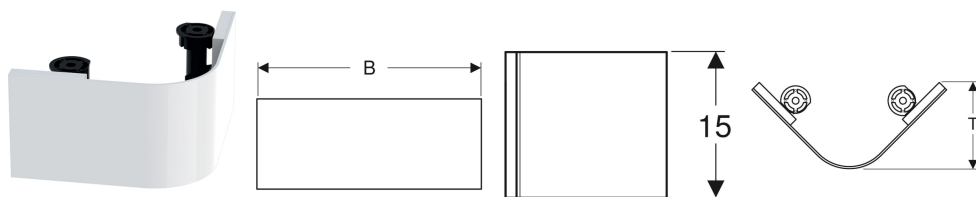

**Geberit Selnova Compact corner base**

Example image

Art. no.	Colour / surface	B	H	T
501.598.00.1	light grey / high-gloss coated	37.3 cm	15 cm	16.5 cm
501.599.00.1	white / high-gloss coated	37.3 cm	15 cm	16.5 cm
501.601.00.1	light grey / high-gloss coated	63 cm	15 cm	26 cm
501.602.00.1	white / high-gloss coated	63 cm	15 cm	26 cm