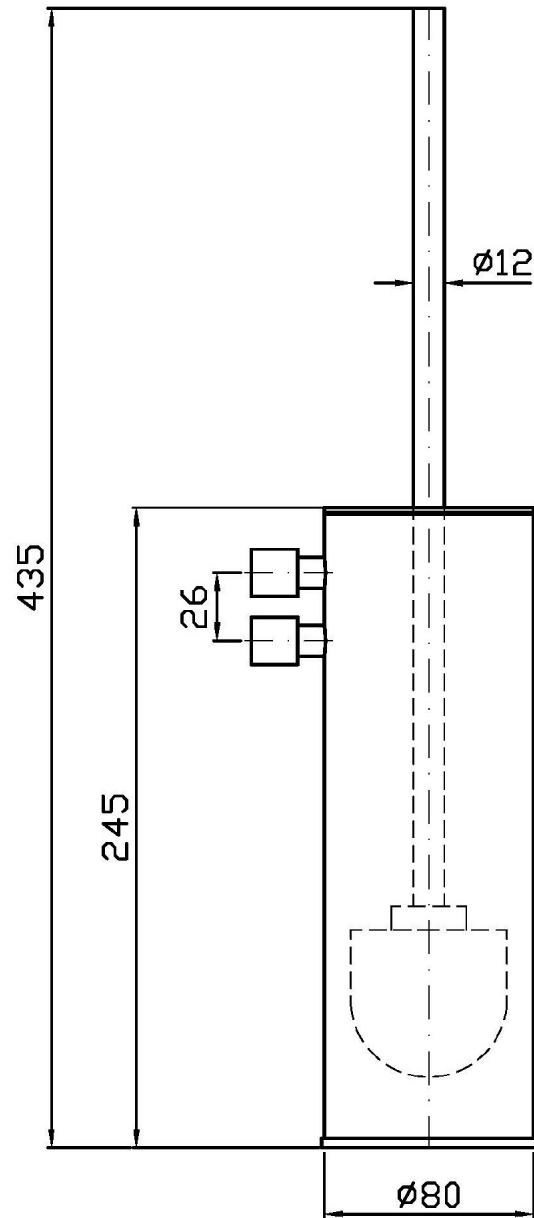

## HELM

ZAD856.X

Porta scopino a muro. / WC brush set, wall mounted.

Porta scopino a muro in acciaio inox.

Stainless steel WC brush set, wall mounted.

## HELM

**ZAD856.X****Pesi e Misure / Weights and Sizes**

Peso ( Kg ) Weight ( lb )	1,25 ( Kg )	2,76 ( lb )
Volume test ( dc3 ) - ( in3 )	9,97 ( dc3 )	608,41 ( in3 )
h ( mm ) - ( in )	105,00 ( mm )	4,13 ( in )
L1 ( mm ) - ( in )	130,00 ( mm )	5,12 ( in )
L2 ( mm ) - ( in )	730,00 ( mm )	28,74 ( in )