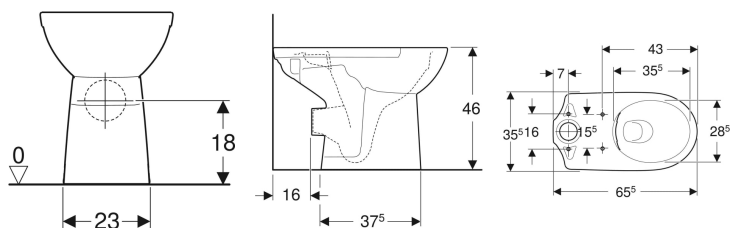

Geberit Selnova Comfort floor-standing WC for close-coupled exposed cistern, washdown, horizontal outlet, raised, Rimfree

Example image

Application purposes

- For close-coupled exposed cistern

Characteristics

- Floor-standing

- Raised seat height 46 cm
- Rimfree
- Washdown WC
- Type 1, full flush volume 6 l, in accordance with EN 997
- Horizontal outlet
- Type 2 in accordance with EN 997

Scope of delivery

- Fastening material

To order additionally

- Cistern
- WC seat

Art. no.	Colour / surface	B	H	T
500.486.01.7	white	35.5 cm	46 cm	65.5 cm

Accessories

- Geberit connection set for floor-standing WC