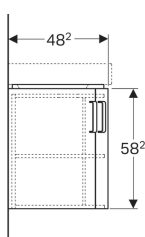

Geberit Selnova Compact cabinet for corner washbasin, with two doors

Example image

Application purposes

- For corner installation

Characteristics

- Wall-hung
- With two doors
- Opening with handle
- Door with soft closing

- Fastening material

Art. no.	Colour / surface	B	Washbasin width	H	T
501.486.00.1	Body: matt coated / white Front: white / high-gloss coated	69 cm	69.5 cm	60.4 cm	55 cm
501.485.00.1	Body: light grey / matt coated Front: light grey / high-gloss coated	69 cm	69.5 cm	60.4 cm	55 cm