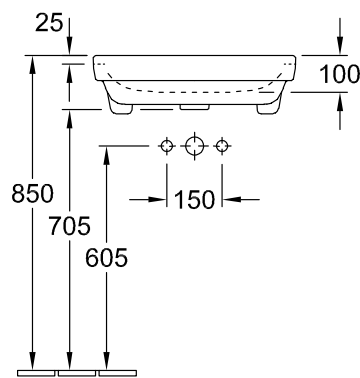

#### 1 . POSITION

<b>Model</b>	<b>4A0656</b>
Collection	Avento
PROJECTS	DESIGN
Width	550 mm
Depth	440 mm
Weight	14,7 kg
description	Sanitary porcelain Also available in CeramicPlus incl. template, fastening set included
Tap fitting / Tap hole remark	suitable for 3-hole tap fittings, central tap hole punched out
Overflow remark	without overflow, Please note: unclosable outlet valve must be used with models without overflow
material	Sanitary porcelain
Specification texts	Avento; Semi-recessed washbasin; Sanitary porcelain; Size: 550 x 440 mm; Rectangle; suitable for 3-hole tap fittings, central tap hole punched out; without overflow; Please note: unclosable outlet valve must be used with models without overflow; incl. template, fastening set included

### COLOURS

White Alpin	4A065601	4051202556174
White Alpin CeramicPlus	4A0656R1	4051202556181

TECHNICAL DRAWINGS

4A0656

TECHNICAL DRAWINGS

**4A0656**