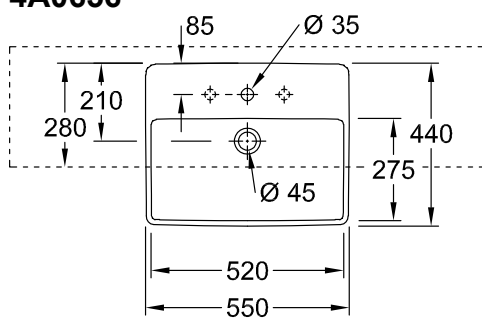

TECHNICAL DRAWINGS

4A0656