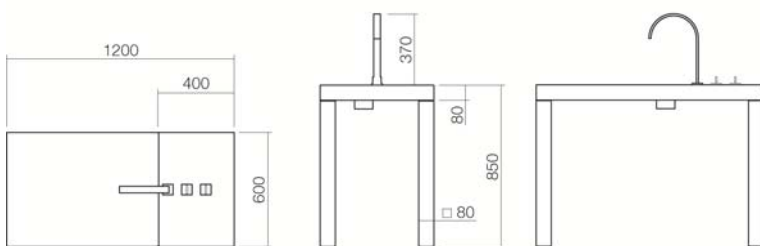

#### Features

|                         |                                    |
|-------------------------|------------------------------------|
| Description             | Betty Blue                         |
| Article number          | 5035000000                         |
| Standard colour         | White                              |
| Special surfaces        | -                                  |
| Construction            | without tap hole, without overflow |
| Special versions        | -                                  |
| Dimensions              | 1200 x 600 x 850mm                 |
| Material                | Glazed steel                       |
| Net weight              | 65,0 kg                            |
| Installation            | for wall connection                |
| Accessoires             | -                                  |
| Tap fitting information | Tap fitting included               |

Tap fittings with a vertical outlet and aerator provide the optimum flow of water onto the surface below (angle of impact: 90°).

---

#### Text for invitation to tender

Washstand, rectangular, 1200 x 600mm, height 850mm, tabletop white glazed, legs white powder-coated stainless steel, including tap fitting: Dornbracht MEM chrome-plated with Perlator