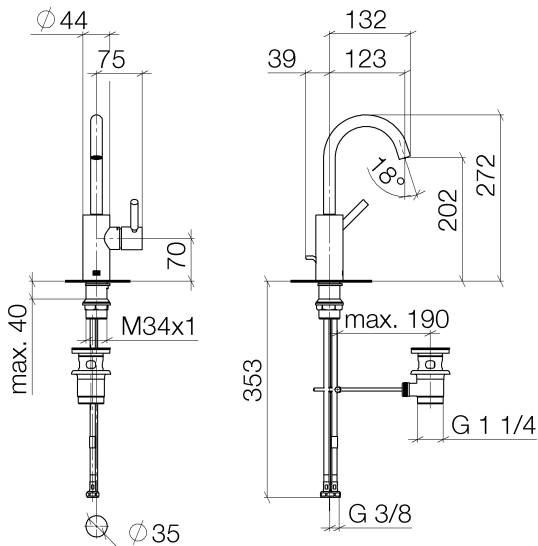

Washbasin - Meta

Single-lever basin mixer with pop-up waste - polished chrome

Article number: 33 510 661-00

- height of mixer 272 mm
- lead-free
- max. flow 5.7 l/min
- 123 mm projection
- height up to aerator 202 mm
- 2x screw-in M 10 x 1 pressure hose, leak-tested
- hole diameter 35 mm
- circular, air-enriched flow
- pivotable spout 360°
- Only suitable for basins with an overflow.

polished chrome

Dimensional drawing

All details in mm / inch = mm x 0.0394

Washbasin - Meta

Single-lever basin mixer with pop-up waste - polished chrome

Article number: 33 510 661-00

Flow rate chart

Other finish variants