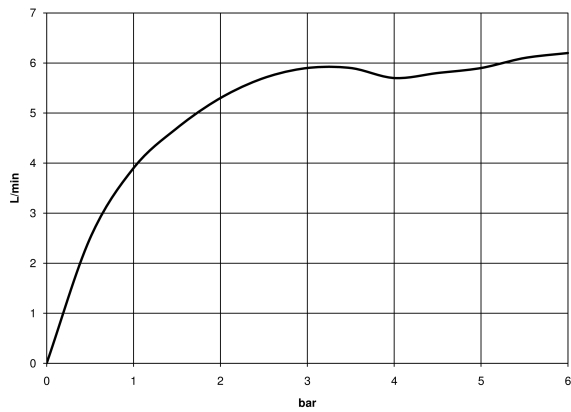

Washbasin - Meta

Single-lever basin mixer with pop-up waste - polished chrome

Article number: 33 510 661-00

- height of mixer 272 mm
- lead-free
- max. flow 5.7 l/min
- 123 mm projection
- height up to aerator 202 mm
- 2x screw-in M 10 x 1 pressure hose, leak-tested
- hole diameter 35 mm
- circular, air-enriched flow
- pivotable spout 360°
- Only suitable for basins with an overflow.

polished chrome

Dimensional drawing

All details in mm / inch = mm x 0.0394

Washbasin - Meta

Single-lever basin mixer with pop-up waste - polished chrome

Article number: 33 510 661-00

Flow rate chart

Other finish variants