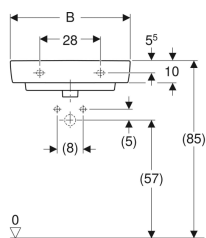

Geberit Selnova Compact washbasin

Example image

- Can be combined with half pedestal

Application purposes

- Suitable for installation in small bathrooms and guest WCs

Characteristics

- Can be installed with a washbasin cabinet

Technical data

Product material

Vitreous china

Art. no.	Colour / surface	Tap hole	Overflow	B	B1	B2	Cabinet width	H	T
501.890.00.7	white	centred	visible	65 cm	63 cm	32.5 cm	59.7 cm	17.5 cm	40 cm
501.892.00.7	white	without	visible	65 cm	63 cm	32.5 cm	59.7 cm	17.5 cm	40 cm
501.512.00.7	white	centred	visible	60 cm	54 cm	30 cm	55 cm	17 cm	37 cm
501.510.00.7	white	centred	visible	55 cm	49 cm	27.5 cm	50 cm	17 cm	37 cm
501.511.00.7	white	centred	visible	60 cm	54 cm	30 cm	55 cm	17 cm	37 cm
501.509.00.6	white	centred	visible	55 cm	49 cm	27.5 cm	50 cm	17 cm	37 cm

Accessories

- Geberit bottle trap with dip tube for washbasin, connector BSP, horizontal or vertical outlet
- Geberit bottle trap with dip tube for washbasin, space-saving model, horizontal outlet
- Geberit waste outlet with free outlet and valve cover
- Geberit fastening material for washbasin