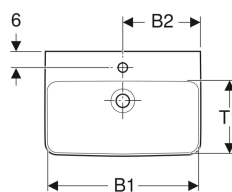

Geberit Selnova Compact washbasin

Example image

- Can be combined with half pedestal

Application purposes

- Suitable for installation in small bathrooms and guest WCs

Characteristics

- Can be installed with a washbasin cabinet

Technical data

Product material

Vitreous china

Art. no.	Colour / surface	Tap hole	Overflow	B	B1	B2	Cabinet width	H	T
501.890.00.7	white	centred	visible	65 cm	63 cm	32.5 cm	59.7 cm	17.5 cm	40 cm
501.892.00.7	white	without	visible	65 cm	63 cm	32.5 cm	59.7 cm	17.5 cm	40 cm
501.512.00.7	white	centred	visible	60 cm	54 cm	30 cm	55 cm	17 cm	37 cm
501.510.00.7	white	centred	visible	55 cm	49 cm	27.5 cm	50 cm	17 cm	37 cm
501.511.00.7	white	centred	visible	60 cm	54 cm	30 cm	55 cm	17 cm	37 cm
501.509.00.6	white	centred	visible	55 cm	49 cm	27.5 cm	50 cm	17 cm	37 cm