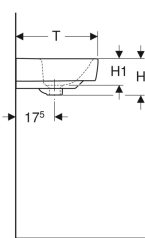

Geberit Selnova Compact washbasin

Example image

- Can be combined with half pedestal

Application purposes

- Suitable for installation in small bathrooms and guest WCs

Characteristics

- Can be installed with a washbasin cabinet

Technical data

Product material

Vitreous china

Art. no.	Colour / surface	Tap hole	Overflow	B	B1	B2	Cabinet width	H	T
501.890.00.7	white	centred	visible	65 cm	63 cm	32.5 cm	59.7 cm	17.5 cm	40 cm
501.892.00.7	white	without	visible	65 cm	63 cm	32.5 cm	59.7 cm	17.5 cm	40 cm
501.512.00.7	white	centred	visible	60 cm	54 cm	30 cm	55 cm	17 cm	37 cm
501.510.00.7	white	centred	visible	55 cm	49 cm	27.5 cm	50 cm	17 cm	37 cm
501.511.00.7	white	centred	visible	60 cm	54 cm	30 cm	55 cm	17 cm	37 cm
501.509.00.6	white	centred	visible	55 cm	49 cm	27.5 cm	50 cm	17 cm	37 cm