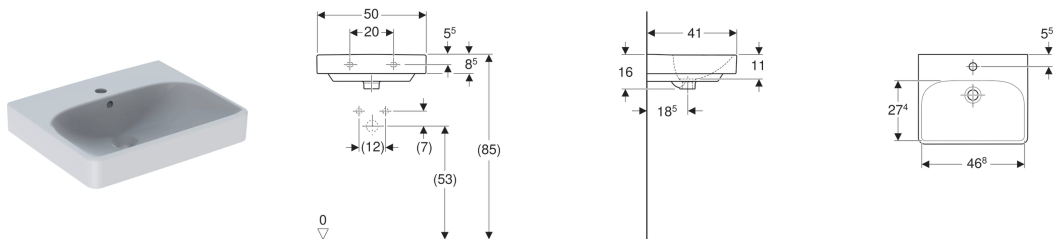

## Geberit Smyle Square handrinse basin

### Characteristics

- Can be installed with a washbasin cabinet

### Technical data

Material

Vitreous china

Art. no.	Surface / colour	B	H	T	Tap hole	Overflow	
500.256.01.1	white	50 cm	16 cm	41 cm	centred	visible	NEW