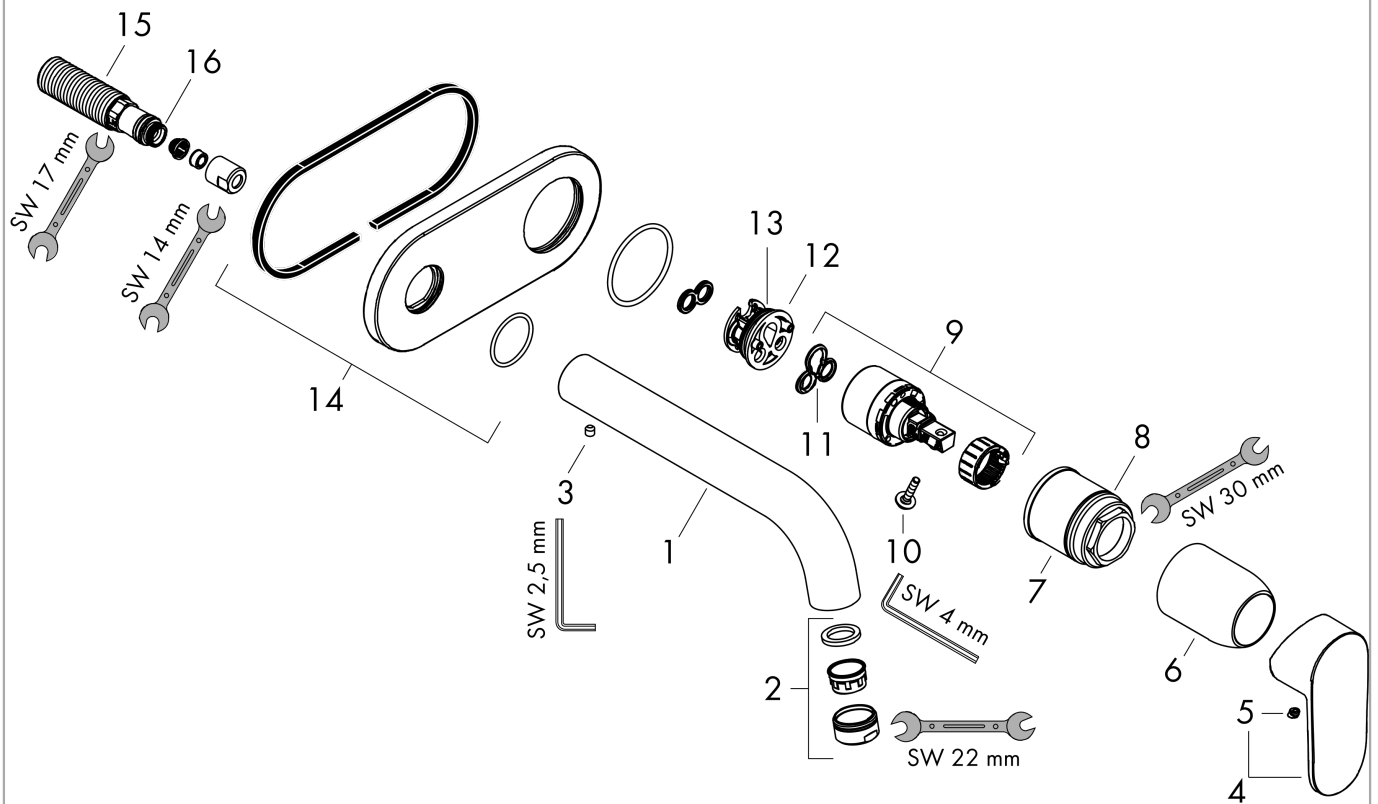

Vernis Blend

Single lever basin mixer for concealed installation wall-mounted with spout 20,7 cm

Surfaces: **Chrome** Article Number: **71576000**

Description

product features

- projection 207 mm
- spray type: normal spray
- maximum flow rate at 3 bar: 5 l/min
- ceramic cartridge
- suitable for continuous flow water heaters
- connection type: basic set
- connection dimension: DN15
- handle can be positioned on the right or left, depends on the basic set installation

Technology

Product image

Scale drawing

Flowchart

Vernis Blend

Single lever basin mixer for concealed installation wall-mounted with spout 20,7 cm

Surfaces: **Chrome** Article Number: **71576000**

Exploded Drawing

Year of production: >04/21

Vernis Blend

Single lever basin mixer for concealed installation wall-mounted with spout 20,7 cm

Surfaces: **Chrome** Article Number: **71576000**

Spare part list

Year of production: >04/21

Pos.	Description	Article Number	Price	PU
1	spout cpl.	93710000	-	1
2	hollow set screw M5x5	98446000	-	1
3	aerator M24x1	92254000	-	1
4	handle	93678000	-	1
5	screw cover	96338000	-	1
6	sleeve	98790000	-	1
7	nut	95622000	-	1
8	O-ring 39x1,5	98400000	-	1
9	cartridge, assy	92730000	-	1
10	locking screw for handle	95140000	-	1
11	seal	95008000	-	1
12	adapter for cartridge	95779000	-	1
13	O-ring 26x2	98147000	-	1
14	escutcheon	93714000	-	1
15	connecting thread G½	93771000	-	1
16	O-ring 13x2	98128000	-	1
a	base body	13622180	-	1
b	waste	50001000	-	1
c	extension set 25 mm for 13622180	31971000	-	1