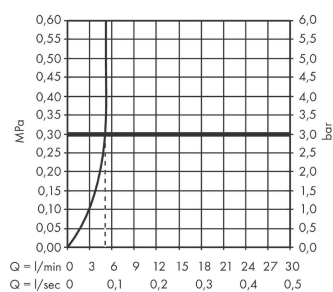

Vernis Blend

Single lever basin mixer for concealed installation wall-mounted with spout 20,7 cm

Surfaces: **Chrome** Article Number: **71576000**

Description

product features

- projection 207 mm
- spray type: normal spray
- maximum flow rate at 3 bar: 5 l/min
- ceramic cartridge
- suitable for continuous flow water heaters
- connection type: basic set
- connection dimension: DN15
- handle can be positioned on the right or left, depends on the basic set installation

Technology

Product image

Scale drawing

Flowchart

Vernis Blend

Single lever basin mixer for concealed installation wall-mounted with spout 20,7 cm

Surfaces: **Chrome** Article Number: **71576000**

Exploded Drawing

Pos.	Description	Article Number	Price	PU
1	spout cpl.	93710000	-	1
2	hollow set screw M5x5	98446000	-	1
3	aerator M24x1	92254000	-	1
4	handle	93678000	-	1
5	screw cover	96338000	-	1
6	sleeve	98790000	-	1
7	nut	95622000	-	1
8	O-ring 39x1,5	98400000	-	1
9	cartridge, assy	92730000	-	1
10	locking screw for handle	95140000	-	1
11	seal	95008000	-	1
12	adapter for cartridge	95779000	-	1
13	O-ring 26x2	98147000	-	1
14	escutcheon	93714000	-	1
15	connecting thread G½	93771000	-	1
16	O-ring 13x2	98128000	-	1
a	base body	13622180	-	1
b	waste	50001000	-	1
c	extension set 25 mm for 13622180	31971000	-	1