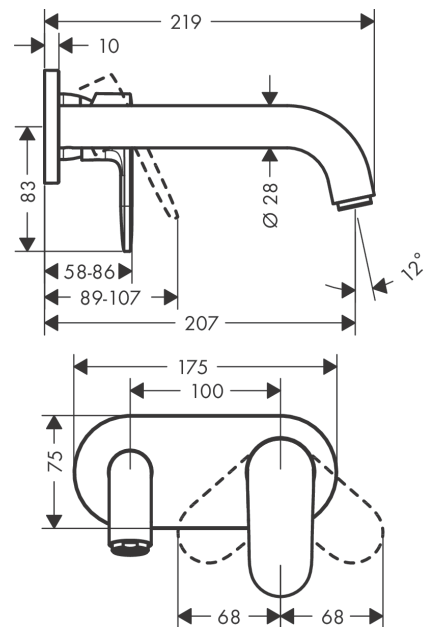

Vernis Blend

Single lever basin mixer for concealed installation wall-mounted with spout 20,7 cm

Surfaces: **Chrome** Article Number: **71576000**

Description

product features

- projection 207 mm
- spray type: normal spray
- maximum flow rate at 3 bar: 5 l/min
- ceramic cartridge
- suitable for continuous flow water heaters
- connection type: basic set
- connection dimension: DN15
- handle can be positioned on the right or left, depends on the basic set installation

Technology

Product image

Scale drawing

Flowchart

Vernis Blend

Single lever basin mixer for concealed installation wall-mounted with spout 20,7 cm

Surfaces: **Chrome** Article Number: **71576000**

Exploded Drawing

Year of production: >04/21

Vernis Blend

Single lever basin mixer for concealed installation wall-mounted with spout 20,7 cm

Surfaces: **Chrome** Article Number: **71576000**

Spare part list

Year of production: >04/21

Pos.	Description	Article Number	Price	PU
1	spout cpl.	93710000	-	1
2	hollow set screw M5x5	98446000	-	1
3	aerator M24x1	92254000	-	1
4	handle	93678000	-	1
5	screw cover	96338000	-	1
6	sleeve	98790000	-	1
7	nut	95622000	-	1
8	O-ring 39x1,5	98400000	-	1
9	cartridge, assy	92730000	-	1
10	locking screw for handle	95140000	-	1
11	seal	95008000	-	1
12	adapter for cartridge	95779000	-	1
13	O-ring 26x2	98147000	-	1
14	escutcheon	93714000	-	1
15	connecting thread G½	93771000	-	1
16	O-ring 13x2	98128000	-	1
a	base body	13622180	-	1
b	waste	50001000	-	1
c	extension set 25 mm for 13622180	31971000	-	1