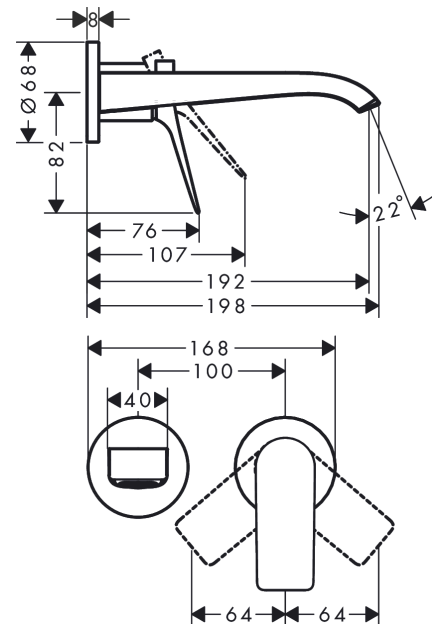

Vivenis

Single lever basin mixer for concealed installation wall-mounted with spout 19,2 cm

Surfaces: **Chrome** Article Number: **75050000**

Description

product features

- consists of: single lever basin mixer for concealed installation wall-mounted, waste set
- projection 192 mm
- spray type: WaterfallStream
- maximum flow rate at 3 bar: 5 l/min
- ceramic cartridge
- temperature limitation adjustable
- suitable for continuous flow water heaters
- non-closing waste set
- material waste set: metal
- connection type: basic set
- connection dimension: DN15
- handle can be positioned on the right or left, depends on the basic set installation

Technology

Design awards

reddot winner 2021

Product image

Scale drawing

Vivenis

Single lever basin mixer for concealed installation wall-mounted with spout 19,2 cm

Surfaces: **Chrome** Article Number: **75050000**

Flowchart

Vivenis

Single lever basin mixer for concealed installation wall-mounted with spout 19,2 cm

Surfaces: **Chrome** Article Number: **75050000**

Exploded Drawing

Year of production: >06/21

Vivenis**Single lever basin mixer for concealed installation wall-mounted with spout 19,2 cm**Surfaces: **Chrome** Article Number: **75050000****Spare part list**

Year of production: >06/21

Pos.	Description	Article Number	Price	PU
1	handle	94276000	-	1
2	hollow set screw M5x5	98446000	-	1
3	sleeve	93989000	-	1
4	escutcheon for handle	93988000	-	1
5	washer	97600000	-	1
6	nut	93141000	-	1
7	O-Ring 32x2	98193000	-	1
8	cartridge, assy	93760000	-	1
9	seal	93383000	-	1
10	adapter for cartridge	95634000	-	1
11	O-ring 26x2	98147000	-	1
12	fixing set	97971000	-	1
13	connecting thread G½	95626000	-	1
14	O-ring 13x2	98128000	-	1
15	escutcheon for spout	93987000	-	1
16	spout cpl.	94274000	-	1
17	spray former	94275000	-	1
18	extension set 25 mm for 13622180	31971000	-	1
a	base body	13622180	-	1
b	waste	50001000	-	1