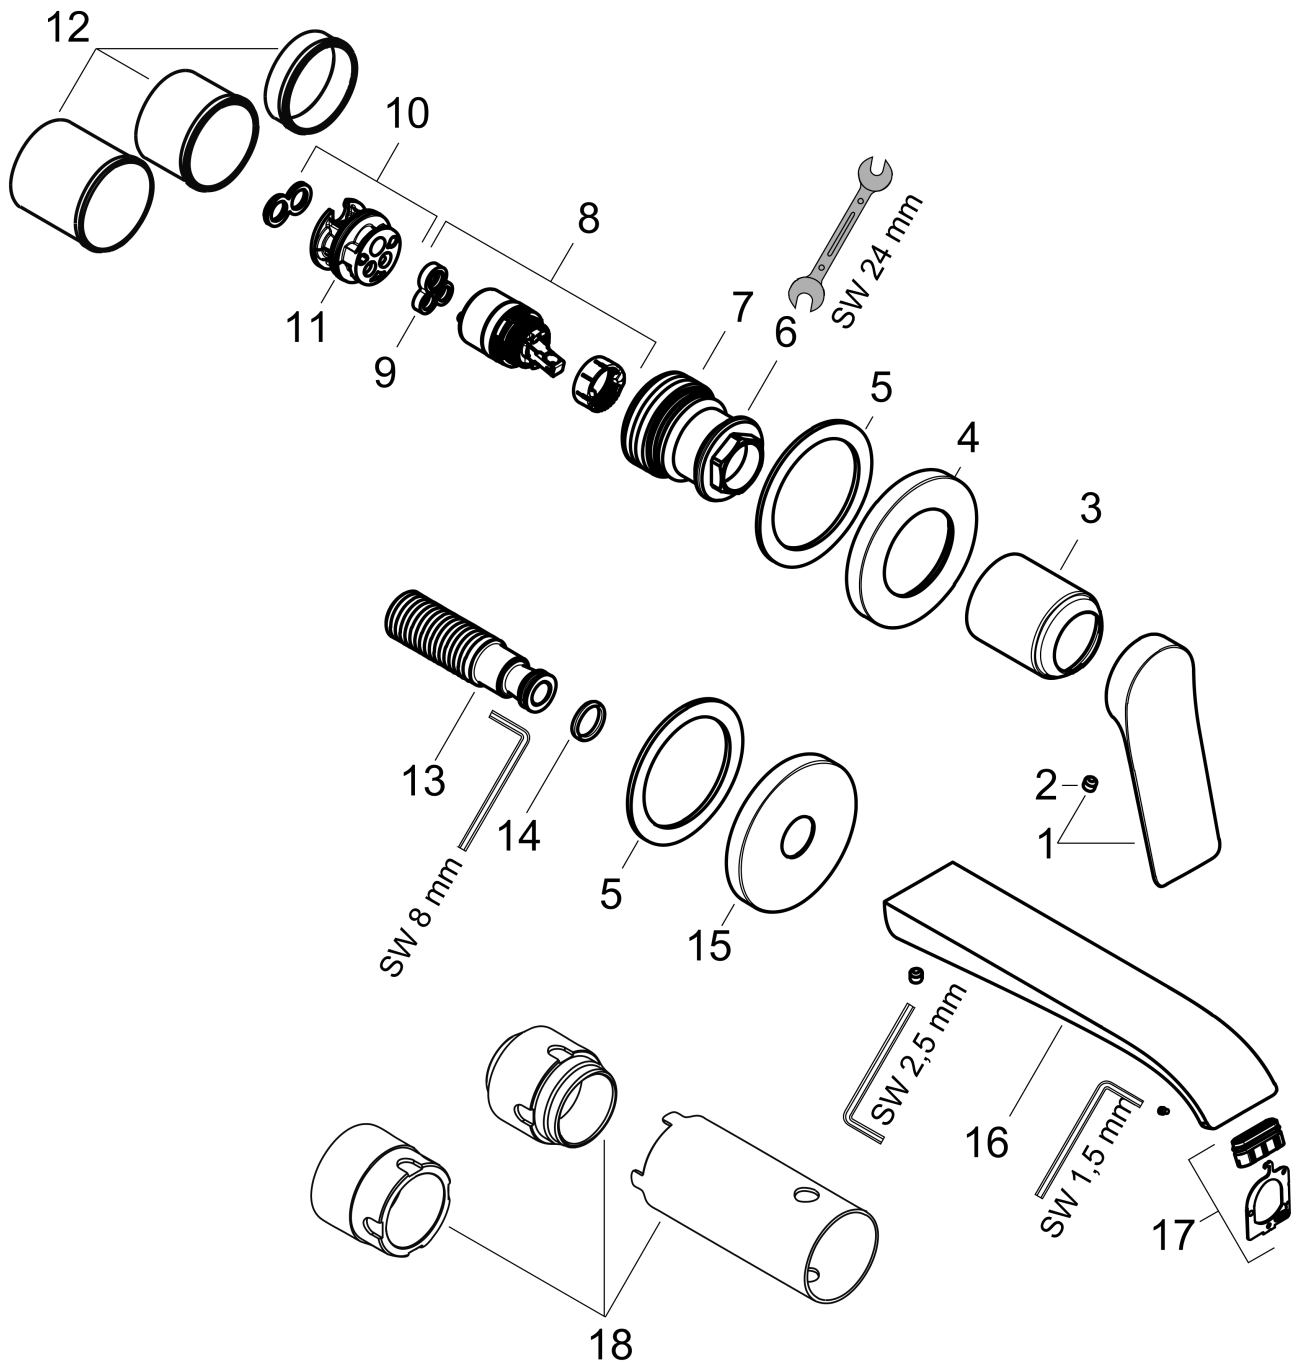

Vivenis

Single lever basin mixer for concealed installation wall-mounted with spout 19,2 cm

Surfaces: **Chrome** Article Number: **75050000**

Description

product features

- consists of: single lever basin mixer for concealed installation wall-mounted, waste set
- projection 192 mm
- spray type: WaterfallStream
- maximum flow rate at 3 bar: 5 l/min
- ceramic cartridge
- temperature limitation adjustable
- suitable for continuous flow water heaters
- non-closing waste set
- material waste set: metal
- connection type: basic set
- connection dimension: DN15
- handle can be positioned on the right or left, depends on the basic set installation

Technology

Design awards

reddot winner 2021

Product image

Scale drawing

Vivenis

Single lever basin mixer for concealed installation wall-mounted with spout 19,2 cm

Surfaces: **Chrome** Article Number: **75050000**

Flowchart

Vivenis

Single lever basin mixer for concealed installation wall-mounted with spout 19,2 cm

Surfaces: **Chrome** Article Number: **75050000**

Exploded Drawing

Year of production: >06/21

Vivenis**Single lever basin mixer for concealed installation wall-mounted with spout 19,2 cm**Surfaces: **Chrome** Article Number: **75050000****Spare part list**

Year of production: >06/21

Pos.	Description	Article Number	Price	PU
1	handle	94276000	-	1
2	hollow set screw M5x5	98446000	-	1
3	sleeve	93989000	-	1
4	escutcheon for handle	93988000	-	1
5	washer	97600000	-	1
6	nut	93141000	-	1
7	O-Ring 32x2	98193000	-	1
8	cartridge, assy	93760000	-	1
9	seal	93383000	-	1
10	adapter for cartridge	95634000	-	1
11	O-ring 26x2	98147000	-	1
12	fixing set	97971000	-	1
13	connecting thread G½	95626000	-	1
14	O-ring 13x2	98128000	-	1
15	escutcheon for spout	93987000	-	1
16	spout cpl.	94274000	-	1
17	spray former	94275000	-	1
18	extension set 25 mm for 13622180	31971000	-	1
a	base body	13622180	-	1
b	waste	50001000	-	1