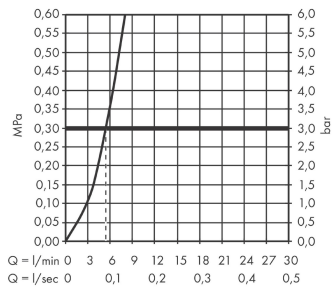

AXOR MyEdition
3-hole basin mixer 70 with push-open waste set without plate
Surfaces: **Chrome** Article Number: **47052000**

Description

product features

- consists of: 3-hole basin mixer, waste set
- ComfortZone 70
- projection 151 mm
- spray type: PowderRain
- flow rate at 3 bar: 5 l/min
- ceramic valves hot/ cold 90°
- with isolated water conduction
- suitable for continuous flow water heaters
- push-open waste set G 1¼
- connection dimension: DN15

Technology

Product image

Scale drawing

AXOR MyEdition
3-hole basin mixer 70 with push-open waste set without plate
Surfaces: **Chrome** Article Number: **47052000**

Flowchart

AXOR MyEdition
3-hole basin mixer 70 with push-open waste set without plate
 Surfaces: **Chrome** Article Number: **47052000**