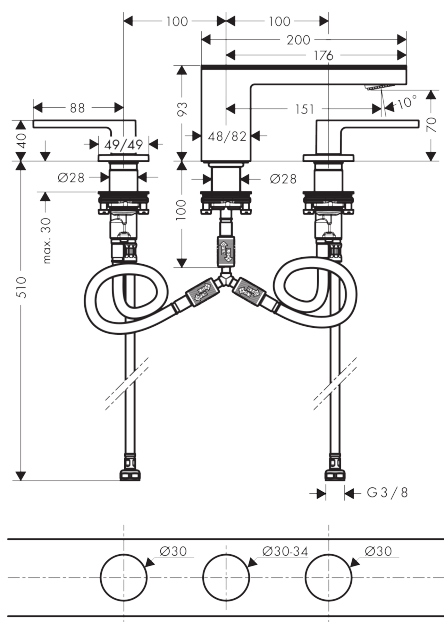

AXOR MyEdition
3-hole basin mixer 70 with push-open waste set without plate
Surfaces: **Chrome** Article Number: **47052000**

Description

product features

- consists of: 3-hole basin mixer, waste set
- ComfortZone 70
- projection 151 mm
- spray type: PowderRain
- flow rate at 3 bar: 5 l/min
- ceramic valves hot/ cold 90°
- with isolated water conduction
- suitable for continuous flow water heaters
- push-open waste set G 1¼
- connection dimension: DN15

Technology

Product image

Scale drawing

AXOR MyEdition
3-hole basin mixer 70 with push-open waste set without plate
Surfaces: **Chrome** Article Number: **47052000**

Flowchart

AXOR MyEdition
3-hole basin mixer 70 with push-open waste set without plate
 Surfaces: **Chrome** Article Number: **47052000**

Exploded Drawing

Year of production: >01/19

AXOR MyEdition
3-hole basin mixer 70 with push-open waste set without plate
 Surfaces: **Chrome** Article Number: **47052000**

Spare part list

Year of production: >01/19

Pos.	Description	Article Number	PC	PU
1	spray former	93385000	0	1
2	O-ring 13x1,5	98475000	0	1
3	service unit	93384000	0	1
4	O-ring 8x1,75	97827000	0	1
5	flow limiter (5 l/min)	95311000	0	1
6	connection hose 200 mm M10x1	92913000	0	1
7	flat seal	98749000	0	1
8	O-ring 26x4	92191000	0	1
9	fixing set (Ø 28)	92909000	0	1
10	lever collar	97548000	0	1
11	hose connection angel	92905000	0	1
12	handle for hot water	93379000	0	1
13	handle for cold water	93380000	0	1
14	escutcheon for handle	93381000	0	1
15	O-ring 33x2,5	92907000	0	1
16	handle fixing set	98932000	0	1
17	shut off unit right closing	98817000	0	1
18	shut off unit left closing	95366000	0	1
19	connection hose 400 mm M10x1	92914000	0	1
20	connection hose 450 mm M8x0,75 G3/8	97206000	0	1
21	O-ring 6,6x1,6	93019000	0	1
a	push-open waste set	51300000	0	1
b	service unit	93384007	0	1
c	cover	47906000	0	1
d	cover	47909000	0	1
e	cover	47913000	0	1
f	cover	47916000	0	1