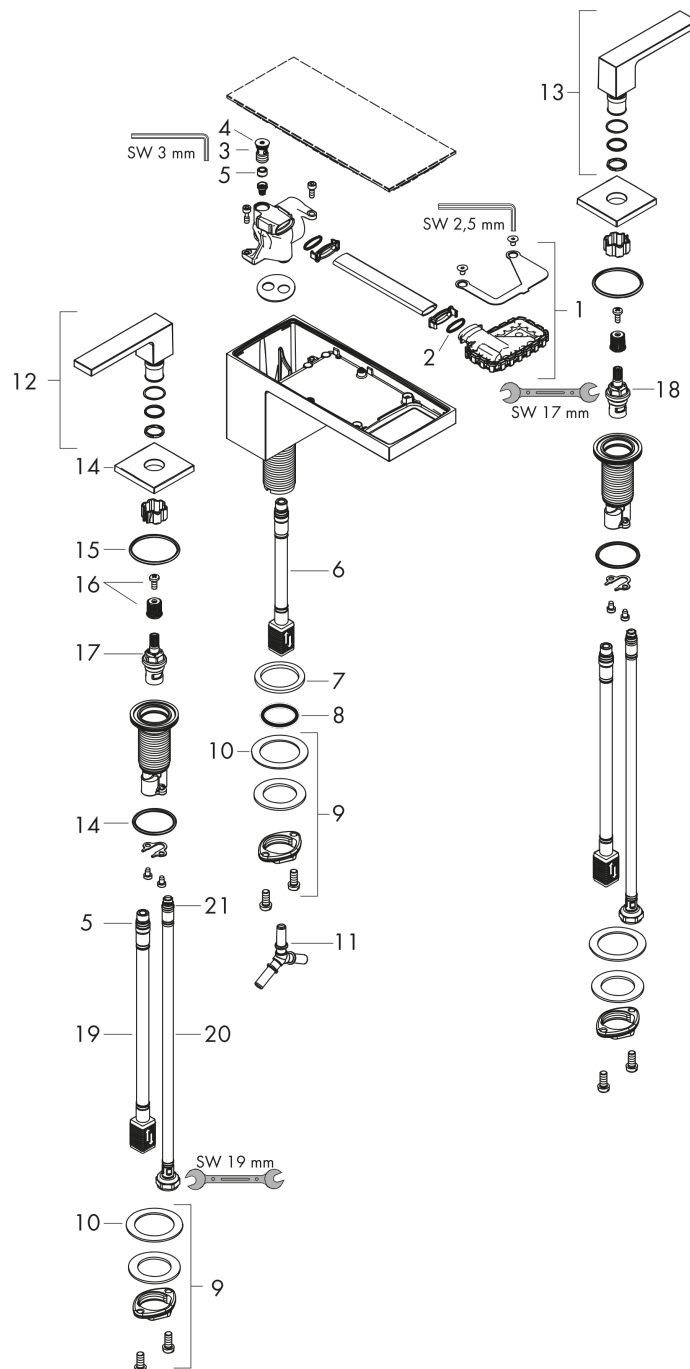

AXOR MyEdition
3-hole basin mixer 70 with push-open waste set without plate
Surfaces: **Chrome** Article Number: **47052000**

Description

product features

- consists of: 3-hole basin mixer, waste set
- ComfortZone 70
- projection 151 mm
- spray type: PowderRain
- flow rate at 3 bar: 5 l/min
- ceramic valves hot/ cold 90°
- with isolated water conduction
- suitable for continuous flow water heaters
- push-open waste set G 1¼
- connection dimension: DN15

Technology

Product image

Scale drawing

AXOR MyEdition
3-hole basin mixer 70 with push-open waste set without plate
Surfaces: **Chrome** Article Number: **47052000**

Flowchart

AXOR MyEdition
3-hole basin mixer 70 with push-open waste set without plate
 Surfaces: **Chrome** Article Number: **47052000**

Exploded Drawing

Year of production: >01/19

AXOR MyEdition
3-hole basin mixer 70 with push-open waste set without plate
 Surfaces: **Chrome** Article Number: **47052000**

Spare part list

Year of production: >01/19

Pos.	Description	Article Number	PC	PU
1	spray former	93385000	0	1
2	O-ring 13x1,5	98475000	0	1
3	service unit	93384000	0	1
4	O-ring 8x1,75	97827000	0	1
5	flow limiter (5 l/min)	95311000	0	1
6	connection hose 200 mm M10x1	92913000	0	1
7	flat seal	98749000	0	1
8	O-ring 26x4	92191000	0	1
9	fixing set (Ø 28)	92909000	0	1
10	lever collar	97548000	0	1
11	hose connection angel	92905000	0	1
12	handle for hot water	93379000	0	1
13	handle for cold water	93380000	0	1
14	escutcheon for handle	93381000	0	1
15	O-ring 33x2,5	92907000	0	1
16	handle fixing set	98932000	0	1
17	shut off unit right closing	98817000	0	1
18	shut off unit left closing	95366000	0	1
19	connection hose 400 mm M10x1	92914000	0	1
20	connection hose 450 mm M8x0,75 G3/8	97206000	0	1
21	O-ring 6,6x1,6	93019000	0	1
a	push-open waste set	51300000	0	1
b	service unit	93384007	0	1
c	cover	47906000	0	1
d	cover	47909000	0	1
e	cover	47913000	0	1
f	cover	47916000	0	1