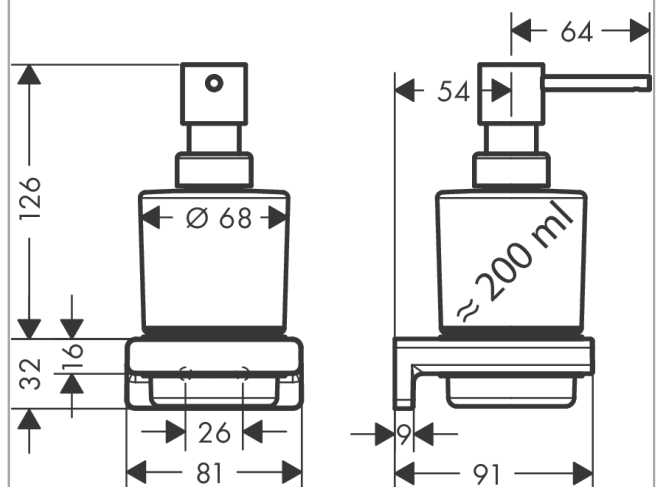

AddStoris

Liquid soap dispenser

Surfaces: **Chrome** Article Number: **41745000**

Description

product features

- wall-mounted
- material: matt glass
- material holder: metal
- type of soap: liquid soap
- filling capacity 200 ml
- dosage 2 ml
- with mounting material
- concealed fastening
- drilling distance: 26 mm
- diameter drill hole: 6 mm

Design awards

reddot winner 2021

Product image

Scale drawing

AddStoris
Liquid soap dispenser

Surfaces: **Chrome** Article Number: **41745000**

Exploded Drawing

Year of production: >04/21

AddStoris
Liquid soap dispenser
 Surfaces: **Chrome** Article Number: **41745000**

Spare part list

Year of production: >04/21

| Pos. | Description | Article Number | Price | PU |
|-------------|--------------------|-----------------------|--------------|-----------|
| 1 | mounting set | 40915000 | - | 1 |