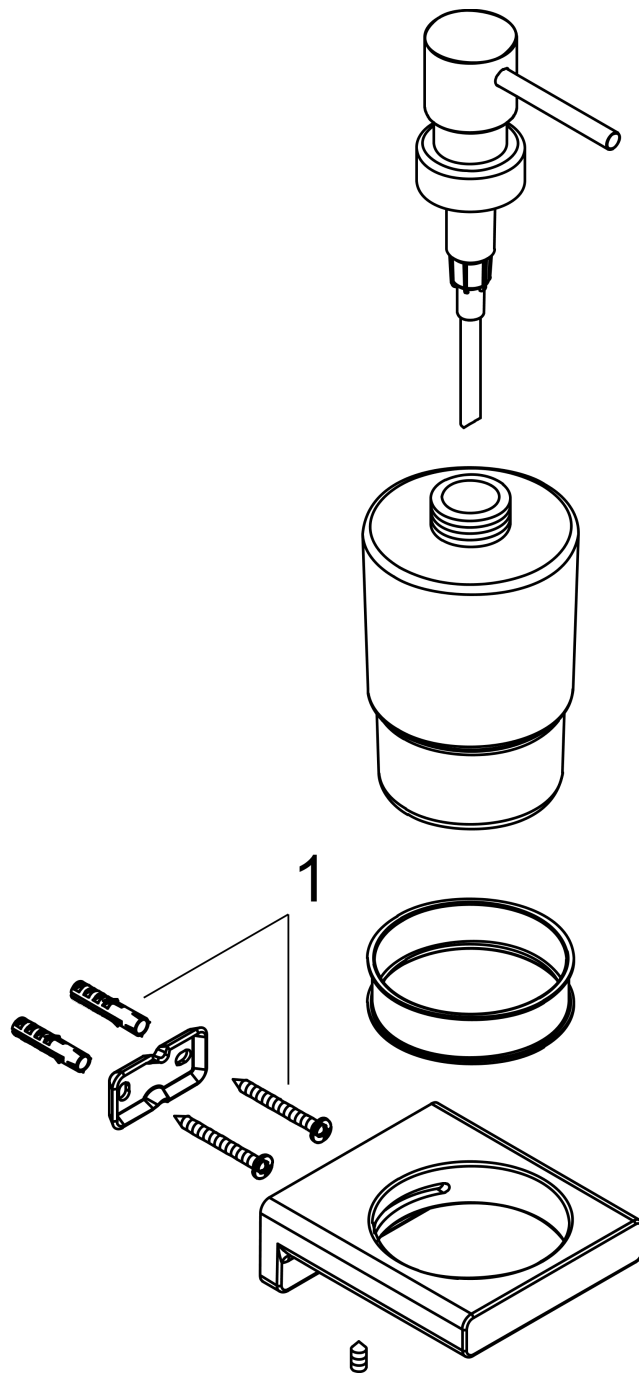

AddStoris

Liquid soap dispenser

Surfaces: **Chrome** Article Number: **41745000**

Description

product features

- wall-mounted
- material: matt glass
- material holder: metal
- type of soap: liquid soap
- filling capacity 200 ml
- dosage 2 ml
- with mounting material
- concealed fastening
- drilling distance: 26 mm
- diameter drill hole: 6 mm

Design awards

reddot winner 2021

Product image

Scale drawing

AddStoris
Liquid soap dispenser

Surfaces: **Chrome** Article Number: **41745000**

Exploded Drawing

Year of production: >04/21

AddStoris
Liquid soap dispenser
 Surfaces: **Chrome** Article Number: **41745000**

Spare part list

Year of production: >04/21

| Pos. | Description | Article Number | Price | PU |
|-------------|--------------------|-----------------------|--------------|-----------|
| 1 | mounting set | 40915000 | - | 1 |