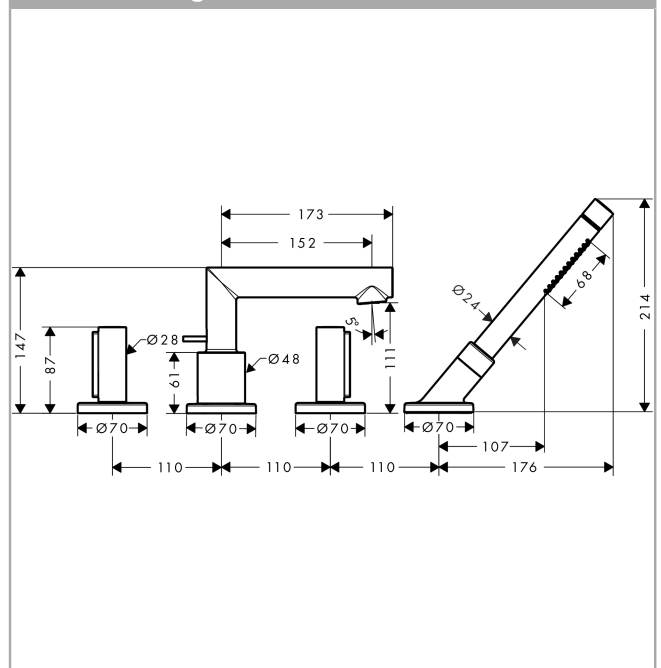

Scale drawing