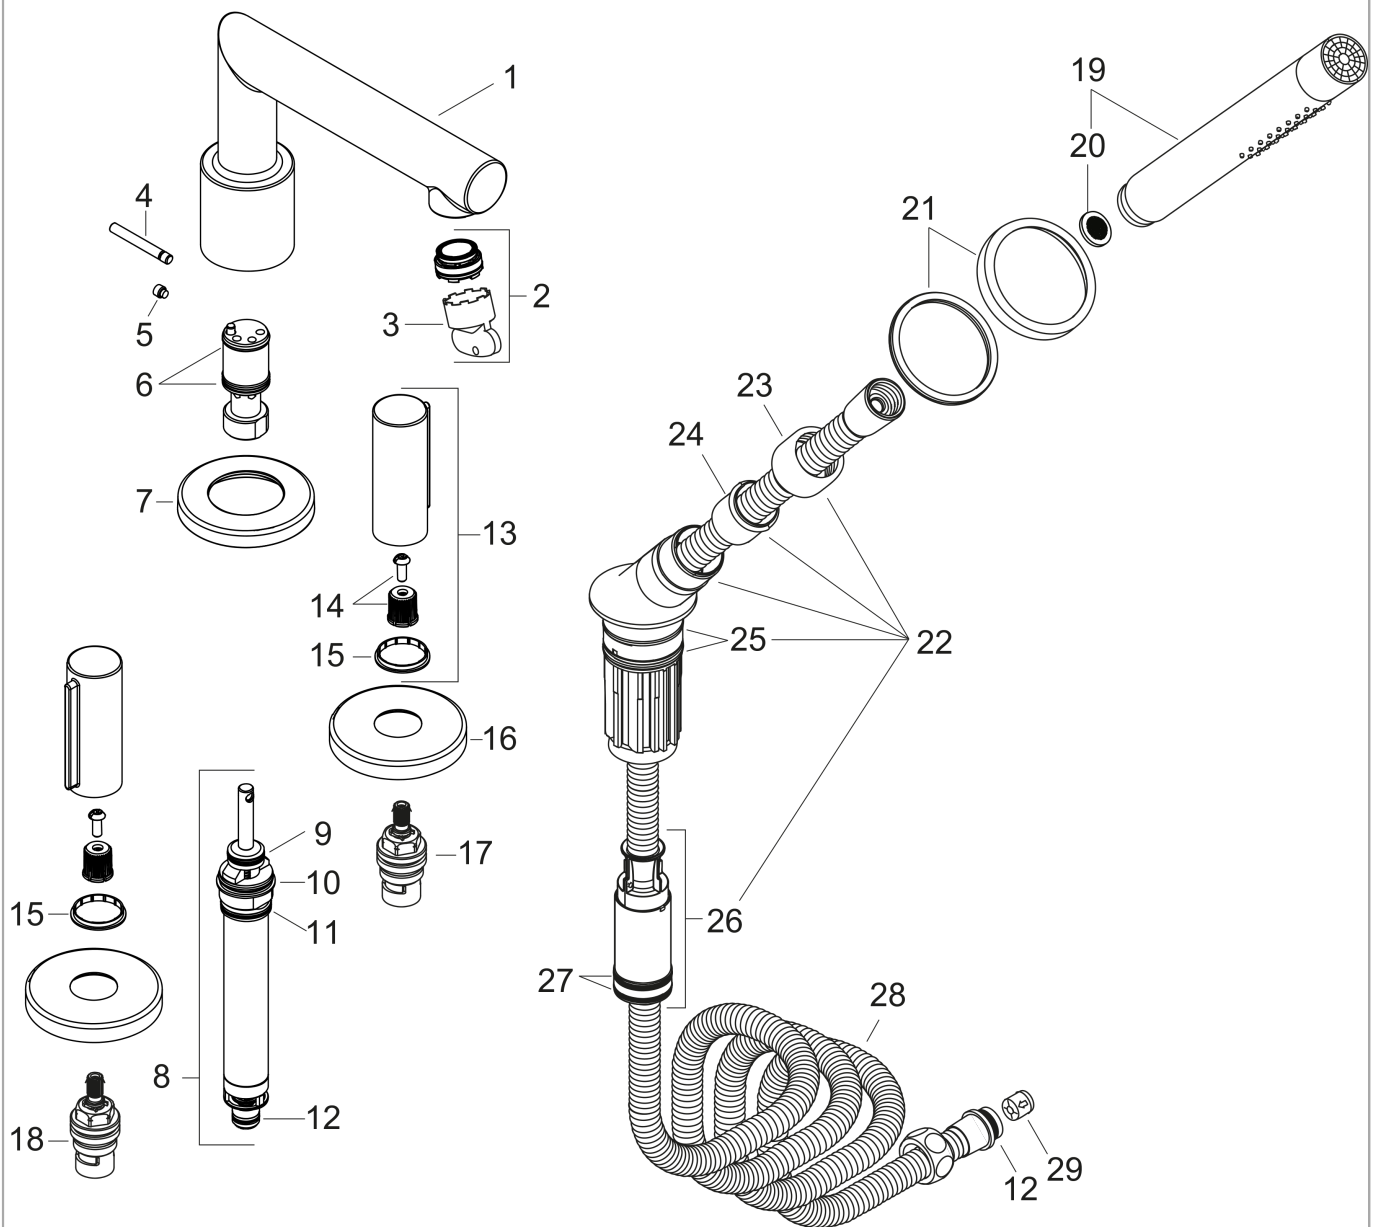

AXOR Uno

4-hole rim mounted bath mixer zero handle

Surfaces: **Chrome** Article Number: **45444000**

Description

product features

- consists of: 4-hole rim mounted bath mixer, baton hand shower, Secuflex hose set, shower holder
- projection 152 mm
- connection type: basic set
- spray type mixer: normal spray
- spray type hand shower: Rain, MonoRain
- maximum pull-out length of hand shower: 1.10 m
- flow rate at 3 bar: 22 l/min
- ceramic valves hot/ cold 90°
- min. operating pressure: 1 bar
- max. operating pressure: 10 bar
- connection dimension: DN15

Exploded Drawing

Year of production: >04/17

AXOR Uno
4-hole rim mounted bath mixer zero handle
 Surfaces: **Chrome** Article Number: **45444000**

Spare part list

Year of production: >04/17

Pos.	Description	Article Number	PC	PU
1	spout cpl.	93065000	0	1
2	aerator M24x1 (30 l/min)	98998000	0	1
3	special tool	95158000	0	1
4	diverter knob	98707000	0	1
5	hollow set screw M6x6	97660000	0	1
6	O-ring 21x1,5	98219000	0	1
7	escutcheon Ø 70 mm	97779000	0	1
8	selector assy	96775000	0	1
9	O-Ring 14x2,5	98189000	0	1
10	O-Ring 23x2,5	98183000	0	1
11	O-Ring 22x2	98185000	0	1
12	O-ring 11x2	98127000	0	1
13	handle	93066000	0	1
14	handle fixing set	98932000	0	1
15	set of color-rings cold / hot water	96319000	0	1
16	escutcheon	31098000	0	1
17	shut off unit left closing	94008000	0	1
18	shut off unit right closing	94009000	0	1
19	handshower	28532000	0	1
20	filter packing	94246000	0	1
21	escutcheon for shower holder	95753000	0	1
22	shower holder, assy	95996000	0	1
23	nut	97584000	0	1
24	insert for shower holder	96942000	0	1
25	O-ring 38x2,5	98198000	0	1
26	hose brake	98656000	0	1
27	O-Ring 28x2	98194000	0	1
28	shower hose 2,00 m	94148000	0	1
29	set of non return valves DW 15	94074000	0	1