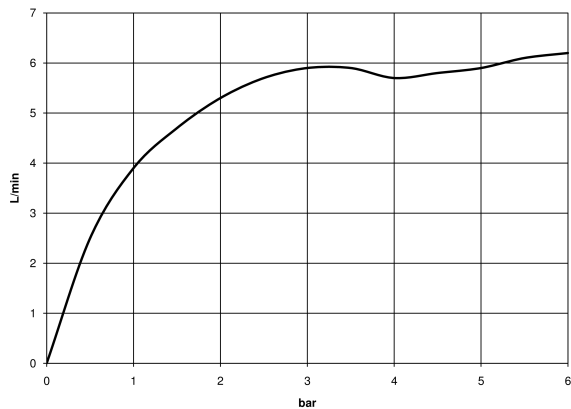

Washbasin - Meta

META SLIM Single-lever basin mixer with raised base without pop-up waste - polished chrome

Article number: 33 539 662-00

Flow rate chart

Other finish variants

Other finishes on request (x-tra Service)