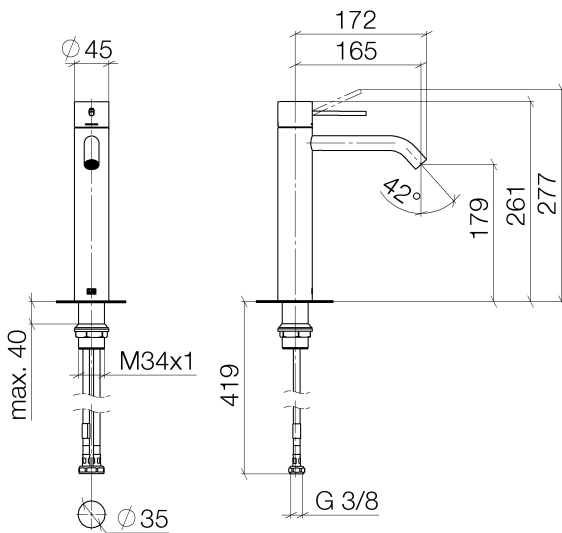

Washbasin - Meta

META SLIM Single-lever basin mixer with raised base without pop-up waste - polished chrome

Article number: 33 539 662-00

- height of mixer 260 mm
- lead-free
- max. flow 5.7 l/min
- 165 mm projection
- height up to aerator 179 mm
- fixed spout
- 2x screw-in M 10 x 1 pressure hose, leak-tested
- hole diameter 35 mm
- circular, air-enriched flow
- for use on counter-top bowls

polished chrome

Dimensional drawing

All details in mm / inch = mm x 0.0394

Washbasin - Meta

META SLIM Single-lever basin mixer with raised base without pop-up waste - polished chrome

Article number: 33 539 662-00

Flow rate chart

Other finish variants

platinum matt
33 539 662-06

matt black
33 539 662-33

Other finishes on request (x-tra Service)