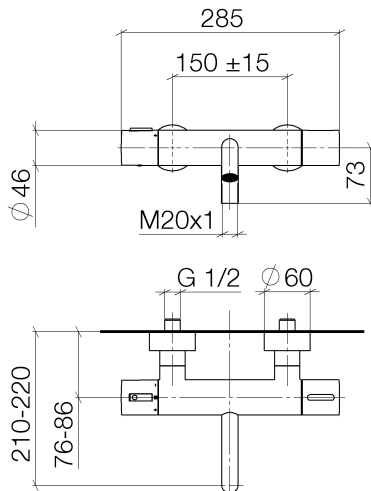

- Meta

Bath thermostat for wall mounting without shower set - polished chrome

Article number: 34 201 979-00

- 210 mm projection
- 1/2" connection
- 3/8" shower outlet
- rotary diverter with volume control and shut-off function
- circular normal flow
- slide-on rosettes Ø 60 mm
- gauge 150 mm - 15 mm
- max. flow 16.9 l/min at 3 bar flow pressure
- Intrinsic protection against back flow.

polished chrome

Dimensional drawing

All details in mm / inch = mm x 0.0394

- Meta

Bath thermostat for wall mounting without shower set - polished chrome

Article number: 34 201 979-00

Flow rate chart

Other finish variants