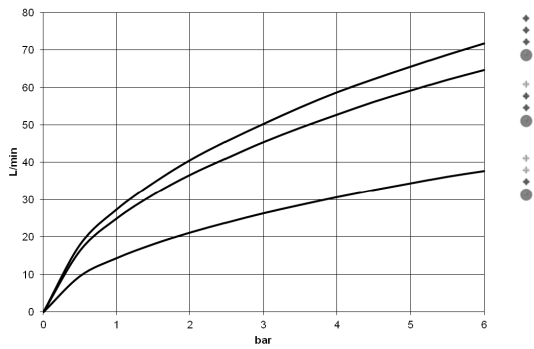

- Meta

Bath thermostat for wall mounting without shower set - polished chrome

Article number: 34 201 979-00

- 210 mm projection
- 1/2" connection
- 3/8" shower outlet
- rotary diverter with volume control and shut-off function
- circular normal flow
- slide-on rosettes Ø 60 mm
- gauge 150 mm - 15 mm
- max. flow 16.9 l/min at 3 bar flow pressure
- Intrinsic protection against back flow.

polished chrome

Dimensional drawing

All details in mm / inch = mm x 0.0394

- Meta

Bath thermostat for wall mounting without shower set - polished chrome

Article number: 34 201 979-00

Flow rate chart

Other finish variants