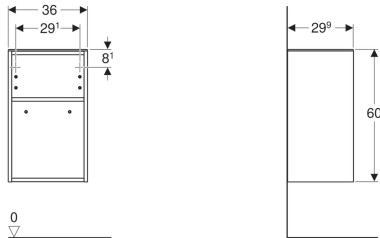

Geberit Smyle Square low cabinet, open

Characteristics

- Wall-hung
- Can be connected with washbasin cabinet
- With one movable shelf
- Moisture-resistant
- Cover plate made of glass

- Delivered preassembled

Technical data

Material | High-compressed three-layer chipboard

Scope of delivery

- Fastening material

Art. no.	Surface / colour	B	H	T	
500.358.00.1	high-gloss coated / white	36 cm	60 cm	29.9 cm	NEW
500.358.JK.1	matt coated / lava	36 cm	60 cm	29.9 cm	NEW
500.358.JL.1	high-gloss coated / sand grey	36 cm	60 cm	29.9 cm	NEW
500.358.JR.1	wooden-textured melamine / hickory	36 cm	60 cm	29.9 cm	NEW