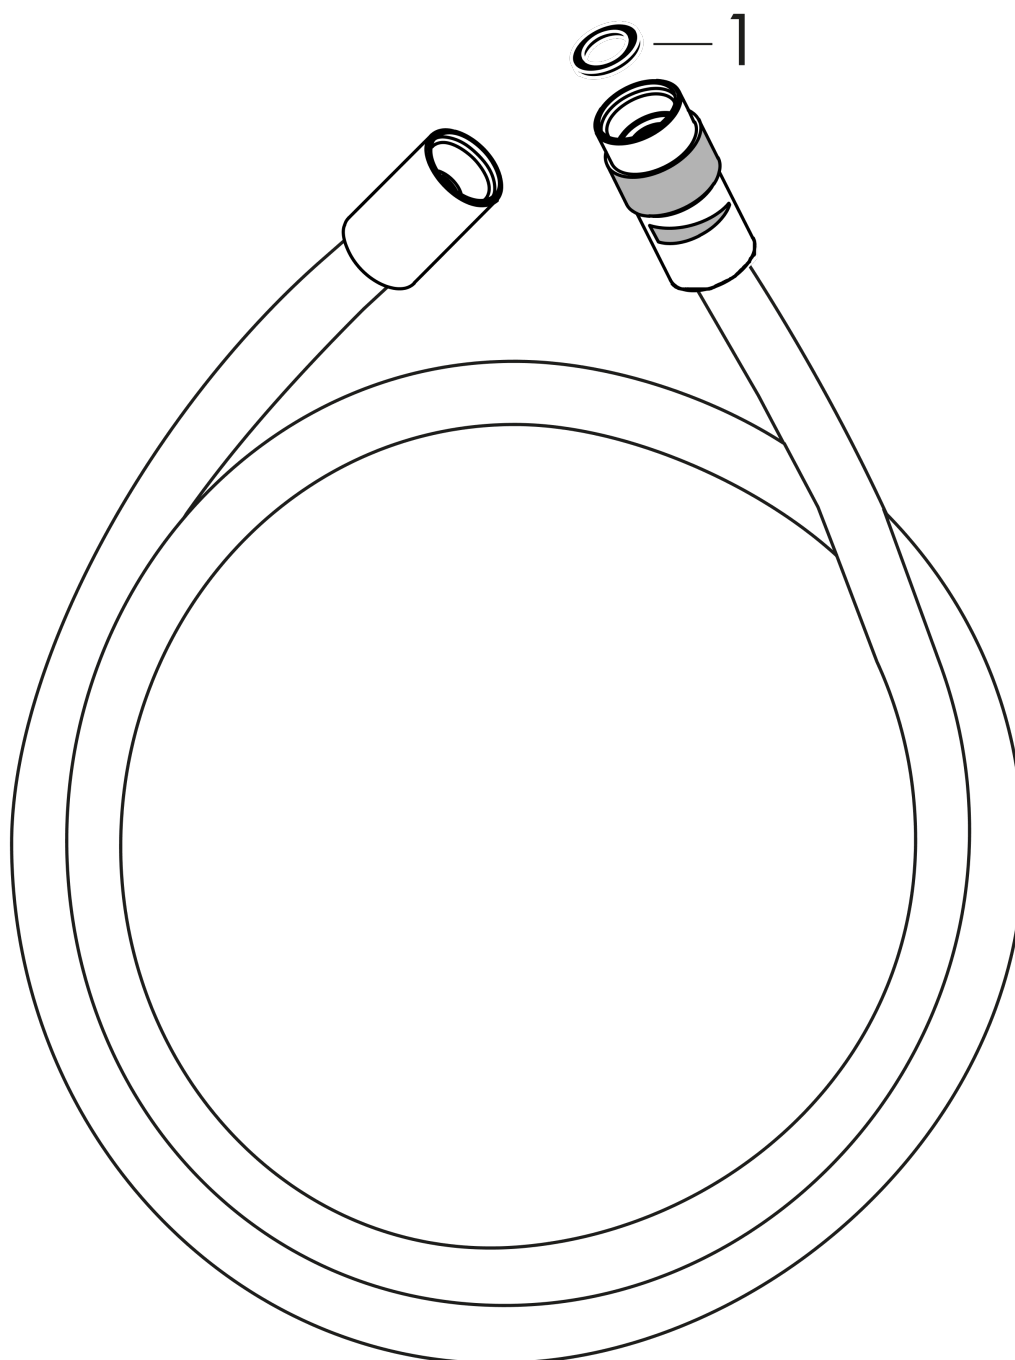

Shower hose 1.25 m with volume control
Surfaces: **Chrome** Article Number: **28127000**

Description

product features

- high-quality shower hose with metal effect
- with plastic coating, easy to clean
- shower hose length: 1.25 m
- pivot connectors prevent hose from tangling
- kink-protected
- adjustable flow rate between 6 l/min and 16 l/min
- cylindrical nuts on both ends

Product image

Scale drawing

Shower hose 1.25 m with volume control
Surfaces: **Chrome** Article Number: **28127000**

Exploded Drawing

Year of production: >07/17

Shower hose 1.25 m with volume control
Surfaces: **Chrome** Article Number: **28127000**

Spare part list

Year of production: >07/17

Pos.	Description	Article Number	PC	PU
1	seal	98058000	0	1