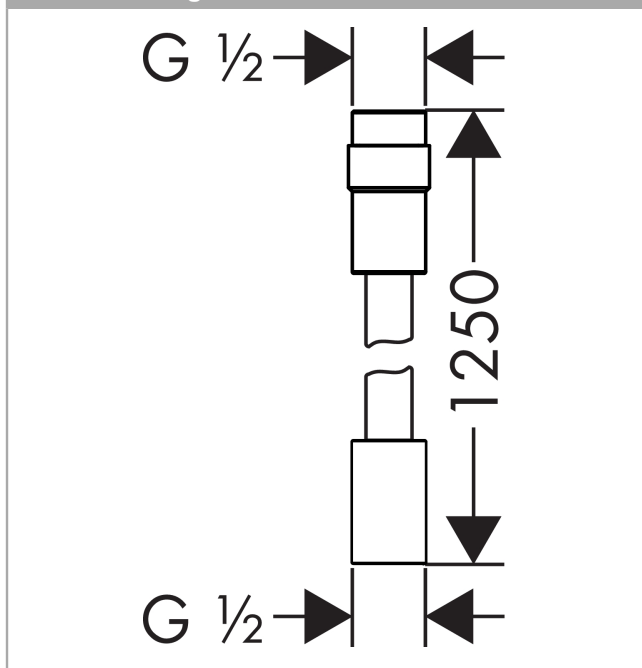

Shower hose 1.25 m with volume control
Surfaces: **Chrome** Article Number: **28127000**

Description

product features

- high-quality shower hose with metal effect
- with plastic coating, easy to clean
- shower hose length: 1.25 m
- pivot connectors prevent hose from tangling
- kink-protected
- adjustable flow rate between 6 l/min and 16 l/min
- cylindrical nuts on both ends

Product image

Scale drawing

Shower hose 1.25 m with volume control
Surfaces: **Chrome** Article Number: **28127000**

Exploded Drawing

Year of production: >07/17

Shower hose 1.25 m with volume control
Surfaces: **Chrome** Article Number: **28127000**

Spare part list

Year of production: >07/17

Pos.	Description	Article Number	PC	PU
1	seal	98058000	0	1