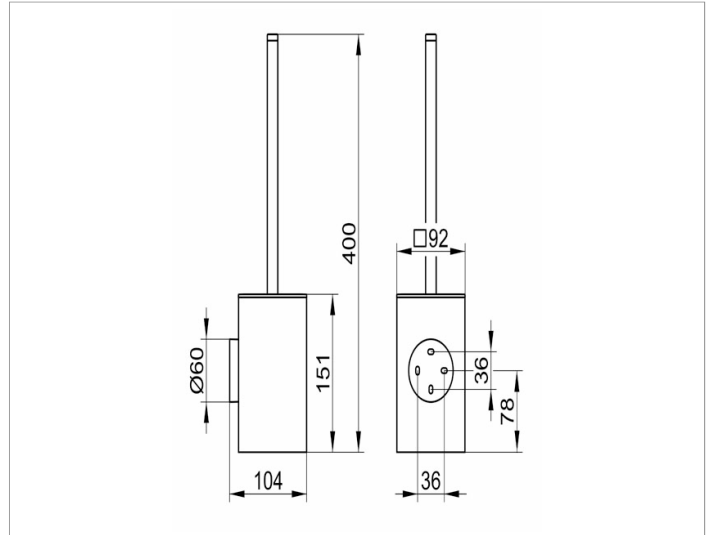

Edition 90

19064010101 Toilet brush set

PRODUCT

DRAWING

PRODUCT ATTRIBUTES

complete with synthetic insert, anthracite
brush and spare brush head black

SURFACE

chrome-plated