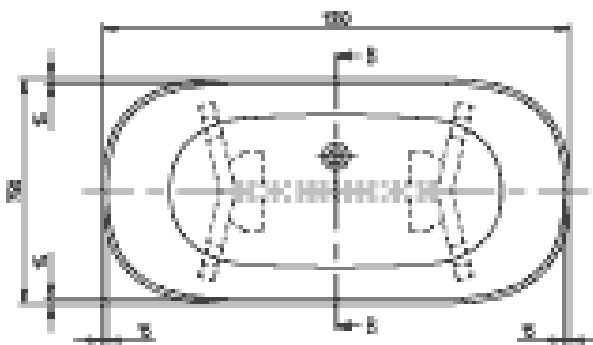

### 1. POSITION

<b>Article number</b>	<b>UBQ155ANH7F400V-01</b>
Article title	Villeroy & Boch Antheus Free-standing bath, 1550 x 750 mm, White Alpin
Product designation	Free-standing bath
Collection	Antheus
PROJECTS	 PREMIUM
Assembly / Assembly type	freestanding
Scope of delivery	1 x free-standing bath 1 x stainless steel frame
Ordering information	Please note: In accordance with DIN 1986-100, a floor drain is required to protect the building against flooding, if a bath is installed without an overflow. No floor drain is required if ViFlow is used. Fittings only available in Chrome. Push-to-Open valve and ViFlow not included in scope of delivery.
Length in mm	1550
Width in mm	750
Height in mm	632
Interior depth	480
Weight in kg	68,40
Material	Quaryl®
Other material	Frame: Metal
other surfaces	Frame: glossy
EAN number	4051202733568

### COLOUR DESIGNATION

White Alpin

Villeroy & Boch  
1748

PROJECTS

TECHNICAL DRAWINGS

UBQ155ANH7F400V-01

PRODOTTO IN ITALIA MADE IN ITALY	 Villeroy & Boch 1748
VIT 10440 0000	