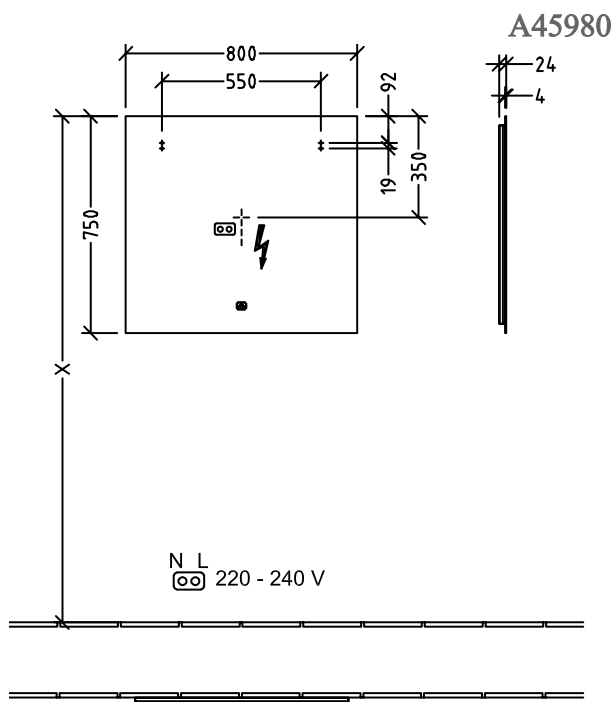

MIRROR MORE TO SEE LITE

PRODUCT INFORMATION

1 . POSITION

| | |
|---------------------|--|
| Model | A45980 |
| Collection | More to See Lite |
| PROJECTS | ■ DESIGN |
| Width | 800 mm |
| Height | 750 mm |
| Depth | 24 mm |
| Description | Glass fastening set included with all-round LED wall lighting (replaceable) IP 44 After retrofitting with the ZigBee® Home Automation Kit C004 00, lighting can be controlled via your Smart Home environment. The illuminated mirror can be switched on and off via the sensor switch, The mirror can be connected via the ZigBee® Home Automation Standard with all hubs/gateways that use this transmission standard, such as Philips Hue Bridge or suitable Amazon Echo models. 1x 26,40 W 2700 K (warm white) to 6500 K (daylight white) |
| Specification texts | More to See Lite; Mirror; Glass; Size: 800 x 750 x 24 mm; Rectangle; fastening set included; with all-round LED wall lighting (replaceable); IP 44; After retrofitting with the ZigBee® Home Automation Kit C004 00, lighting can be controlled via your Smart Home environment. The illuminated mirror can be switched on and off via the sensor switch, The mirror can be connected via the ZigBee® Home Automation Standard with all hubs/gateways that use this transmission standard, such as Philips Hue Bridge or suitable Amazon Echo models.; 1x 26,40 W; 2700 K (warm white) to 6500 K (daylight white) |

COLOURS

PREVIEW

COLOUR NAME

ARTICLE NUMBER

EAN

A4598000

4062373819210

TECHNICAL DRAWINGS