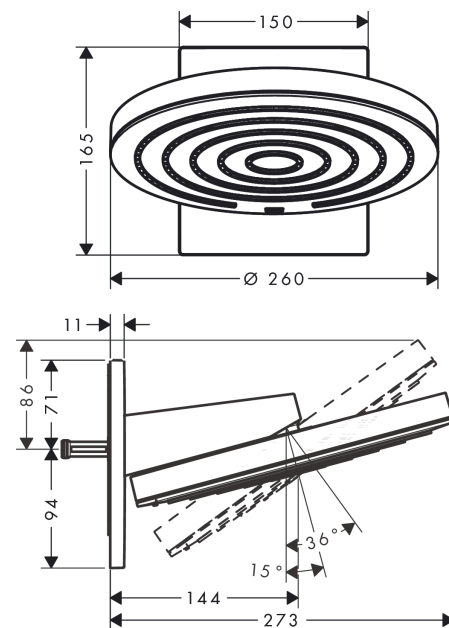

Pulsify
Overhead shower 260 2jet with wall connector
 Surfaces: **Chrome** Article Number: **24150000**

Description

product features

- consists of: overhead shower, wall connector
- shower head size: 260 mm
- spray type: PowderRain, Intense PowderRain
- Fast Drain to reduce the dripping time
- ball-joint: overhead shower angle adjustable
- material spray disc: plastic
- spray disc surface: graphite
- maximum flow rate at 3 bar: 11,3 l/min
- flow rate PowderRain spray (at 3 bar): 11,3 l/min
- flow rate Intense PowderRain (at 3 bar): 7,2 l/min
- minimum flow pressure: 1,4 bar
- overhead shower removable for cleaning
- not included: basic set

Technology

Design awards

reddot winner 2021

Product image

Scale drawing

Pulsify
Overhead shower 260 2jet with wall connector
 Surfaces: **Chrome** Article Number: **24150000**

Flowchart

The consumption was measured in combination with the appropriate fittings (thermostat/mixer/in-wall valve) to reflect actual application in practice.