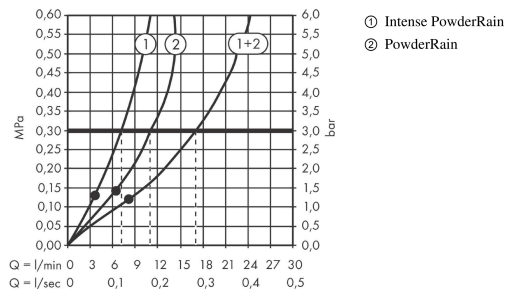

Pulsify
Overhead shower 260 2jet with wall connector
 Surfaces: **Chrome** Article Number: **24150000**

Description

product features

- consists of: overhead shower, wall connector
- shower head size: 260 mm
- spray type: PowderRain, Intense PowderRain
- Fast Drain to reduce the dripping time
- ball-joint: overhead shower angle adjustable
- material spray disc: plastic
- spray disc surface: graphite
- maximum flow rate at 3 bar: 11,3 l/min
- flow rate PowderRain spray (at 3 bar): 11,3 l/min
- flow rate Intense PowderRain (at 3 bar): 7,2 l/min
- minimum flow pressure: 1,4 bar
- overhead shower removable for cleaning
- not included: basic set

Technology

Design awards

reddot winner 2021

Product image

Scale drawing

Pulsify
Overhead shower 260 2jet with wall connector
 Surfaces: **Chrome** Article Number: **24150000**

Flowchart

The consumption was measured in combination with the appropriate fittings (thermostat/mixer/in-wall valve) to reflect actual application in practice.