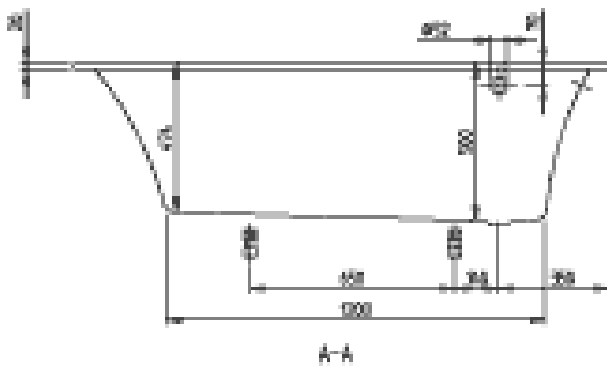

#### 1. POSITION

<b>Article number</b>	<b>UBQ170MYA2V-01</b>
Article title	Villeroy & Boch My Art Rectangular bath, 1700 x 750 mm, White Alpin
Product designation	Rectangular bath
Collection	My Art
PROJECTS	■ DESIGN
Assembly / Assembly type	Installation
Scope of delivery	1 x rectangular bath 2 x bath support frame (self-adhesive), adjustable from 130 - 180 mm
Ordering information	Requires extended waste/overflow combination. Overflow hole possible in one of 3 different positions. Holesaw (for drilling the overflow hole) included. Suitable for wall outlet and pillar taps (not possible to install taps in bath rim).
Length in mm	1700
Width in mm	750
Height in mm	525
Interior depth	500
Weight in kg	46,80
express delivery	No
Material	Quaryl®
With overflow	Yes
EAN number	4047289782551

#### COLOUR DESIGNATION

White Alpin

Villeroy & Boch  
1748

PROJECTS

TECHNICAL DRAWINGS

UBQ170MYA2V-01

MR 497 000/01 0001 100/100	 Villeroy & Boch 1748
-------------------------------	-----------------------------