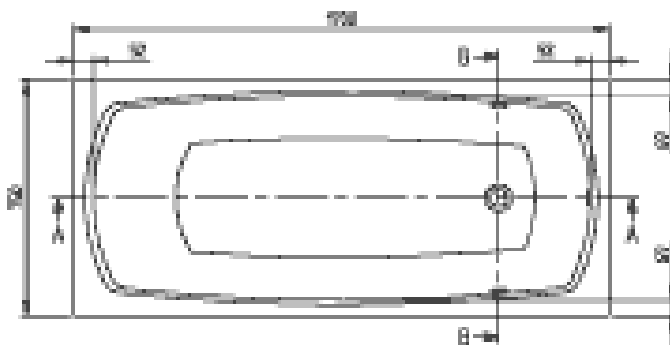

#### 1. POSITION

<b>Article number</b>	<b>UBQ170MYA2V-01</b>
Article title	Villeroy & Boch My Art Rectangular bath, 1700 x 750 mm, White Alpin
Product designation	Rectangular bath
Collection	My Art
PROJECTS	■ DESIGN
Assembly / Assembly type	Installation
Scope of delivery	1 x rectangular bath 2 x bath support frame (self-adhesive), adjustable from 130 - 180 mm
Ordering information	Requires extended waste/overflow combination. Overflow hole possible in one of 3 different positions. Holesaw (for drilling the overflow hole) included. Suitable for wall outlet and pillar taps (not possible to install taps in bath rim).
Length in mm	1700
Width in mm	750
Height in mm	525
Interior depth	500
Weight in kg	46,80
express delivery	No
Material	Quaryl®
With overflow	Yes
EAN number	4047289782551

#### COLOUR DESIGNATION

White Alpin

Villeroy & Boch  
1748

PROJECTS

TECHNICAL DRAWINGS

UBQ170MYA2V-01

MR 497 000/01 0001 100/100	 Villeroy & Boch 1748
-------------------------------	-----------------------------