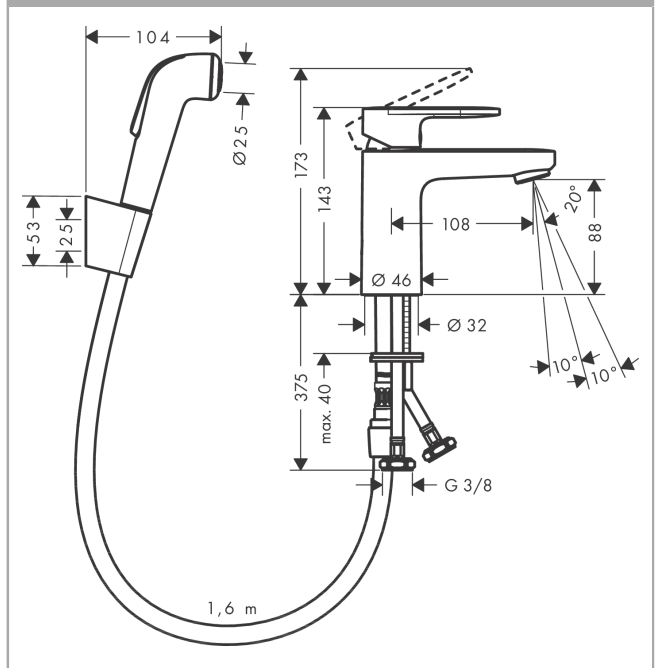

## Vernis Blend

Single lever basin mixer 100 with bidette hand shower and shower hose 160 cm

Surfaces: **Chrome** Article Number: **71215000**

#### product features

- consists of: single lever basin mixer, bidette hand shower, shower holder, shower hose
- ComfortZone 100
- projection 108 mm
- spray type: normal spray, shower spray
- maximum flow rate at 3 bar: 5 l/min
- ceramic cartridge
- temperature limitation adjustable
- connection type: G 3/8 connections
- connection dimension: DN15

### Scale drawing

### Flowchart

**Vernis Blend**

**Single lever basin mixer 100 with bidette hand shower and shower hose 160 cm**

Surfaces: **Chrome** Article Number: **71215000**

**Exploded Drawing**

Year of production: >01/21