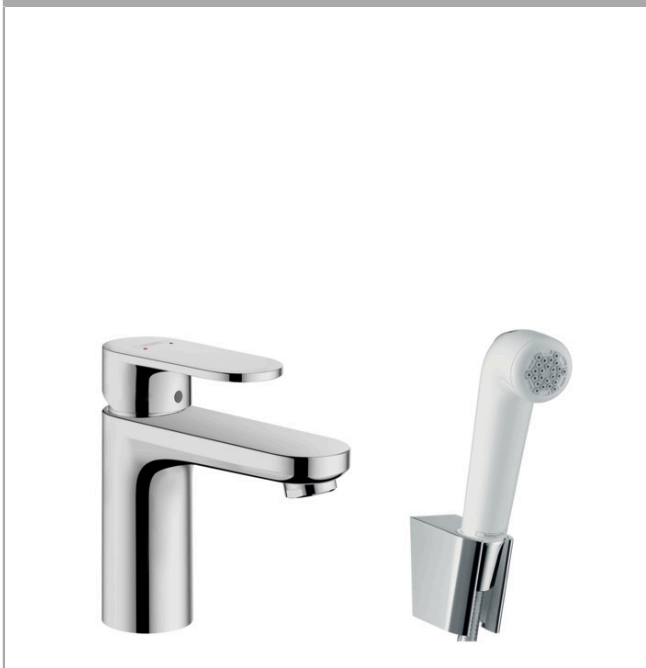

Vernis Blend

Single lever basin mixer 100 with bidette hand shower and shower hose 160 cm

Surfaces: **Chrome** Article Number: **71215000**

Description

product features

- consists of: single lever basin mixer, bidette hand shower, shower holder, shower hose
- ComfortZone 100
- projection 108 mm
- spray type: normal spray, shower spray
- maximum flow rate at 3 bar: 5 l/min
- ceramic cartridge
- temperature limitation adjustable
- connection type: G 3/8 connections
- connection dimension: DN15

Technology

Product image