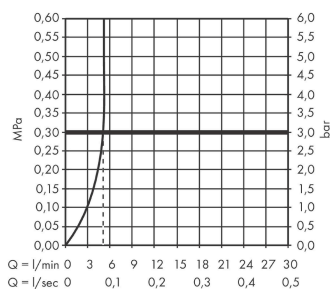

Vernis Blend

Single lever basin mixer 100 with bidette hand shower and shower hose 160 cm

Surfaces: **Chrome** Article Number: **71215000**

Description

product features

- consists of: single lever basin mixer, bidette hand shower, shower holder, shower hose
- ComfortZone 100
- projection 108 mm
- spray type: normal spray, shower spray
- maximum flow rate at 3 bar: 5 l/min
- ceramic cartridge
- temperature limitation adjustable
- connection type: G 3/8 connections
- connection dimension: DN15

Technology

Product image

Scale drawing

Flowchart