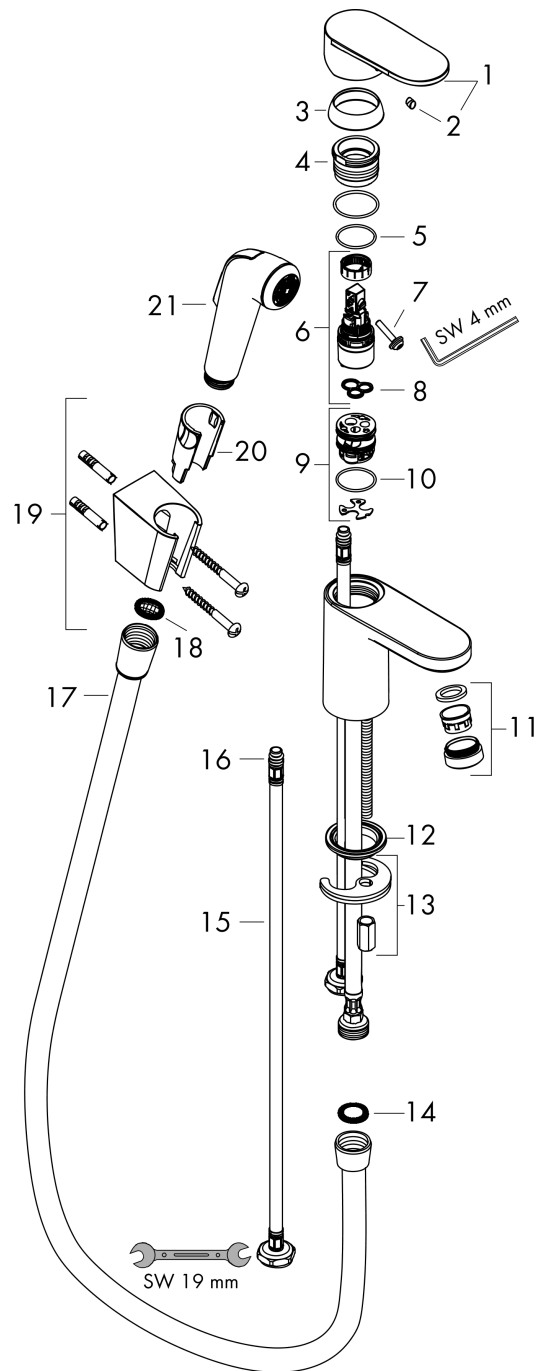

#### product features

- consists of: single lever basin mixer, bidette hand shower, shower holder, shower hose
- ComfortZone 100
- projection 108 mm
- spray type: normal spray, shower spray
- maximum flow rate at 3 bar: 5 l/min
- ceramic cartridge
- temperature limitation adjustable
- connection type: G 3/8 connections
- connection dimension: DN15

### Scale drawing

### Flowchart

**Vernis Blend**

**Single lever basin mixer 100 with bidette hand shower and shower hose 160 cm**

Surfaces: **Chrome** Article Number: **71215000**

**Exploded Drawing**

Year of production: >01/21

**Vernis Blend****Single lever basin mixer 100 with bidette hand shower and shower hose 160 cm**Surfaces: **Chrome** Article Number: **71215000****Spare part list**

Year of production: &gt;01/21

Pos.	Description	Article Number	Price	PU
1	handle	93678000	-	1
2	screw cover	96338000	-	1
3	flange	93680000	-	1
4	nut	93681000	-	1
5	O-ring 24x1,5	98434000	-	1
6	cartridge, assy	97685000	-	1
7	locking screw for handle	95140000	-	1
8	seal	98865000	-	1
9	adapter for cartridge	98866000	-	1
10	O-ring 23x2	98398000	-	1
11	aerator swivelling M24x1 (5 l/min)	93834000	-	1
12	seal Ø 42	98722000	-	1
13	fixing set	96016000	-	1
14	seal	98058000	-	1
15	connection hose 450 mm M8x0,75 G3/8	97206000	-	1
16	O-ring 7x1,5	98422000	-	1
17	shower hose Isiflex'B 1,60 m	28276000	-	1
18	filter packing	94246000	-	1
19	shower holder	28331000	-	1
20	guide	98918000	-	1
21	handshower	92317000	-	1