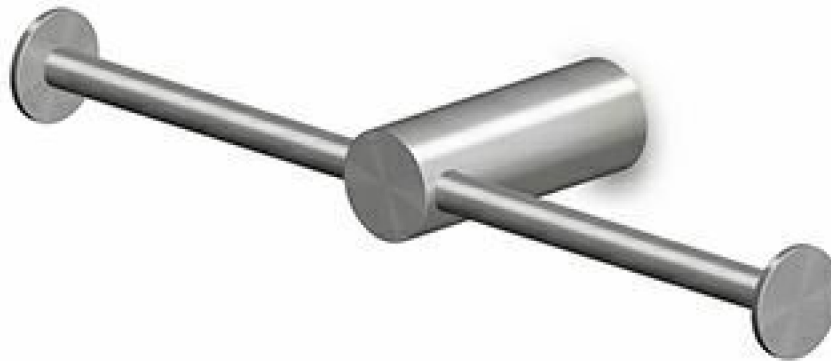

Marchio / Brand ZUCCHETTI

Classe / Class INOX

HELM

ZAD831.X

Porta rotolo doppio. / Double toilet-paper holder.

Porta rotolo doppio in acciaio inox.

Stainless steel double toilet-paper holder.

Finiture / Finishes

 X	 XP31	 XP41	 XP81	 XP91
Acciaio inox spazzolato / Brushed stainless steel	Brushed PVD British gold / -	Brushed PVD gold / Brushed PVD gold	PVD Brushed Total Black / PVD Brushed Total Black	Brushed PVD copper / Brushed PVD copper

HELM

ZAD831.X

Disegno Complessivo / Overall Drawing

HELM

ZAD831.X**Pesi e Misure / Weights and Sizes**

Peso (Kg) Weight (lb)	0,75 (Kg)	1,65 (lb)
Volume test (dc3) - (in3)	1,99 (dc3)	121,44 (in3)
h (mm) - (in)	55,00 (mm)	2,17 (in)
L1 (mm) - (in)	100,00 (mm)	3,94 (in)
L2 (mm) - (in)	360,00 (mm)	14,17 (in)