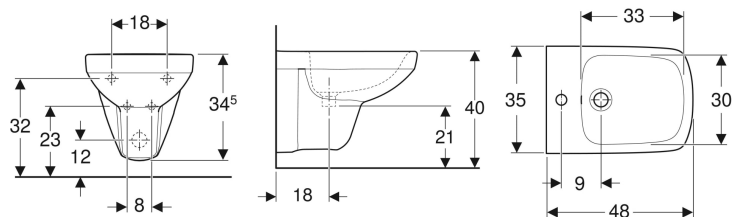

Geberit Selnova Compact wall-hung bidet, small projection, square design

Example image

Application purposes

- For single-hole taps with flexible hoses

Characteristics

- Wall-hung

- Hidden water supply connection
- Small projection

Technical data

Product material | Vitreous china

| Art. no. | Colour / surface | Overflow | B | H | T |
|--------------|------------------|----------|-------|---------|-------|
| 500.272.01.7 | white | visible | 35 cm | 34.5 cm | 48 cm |