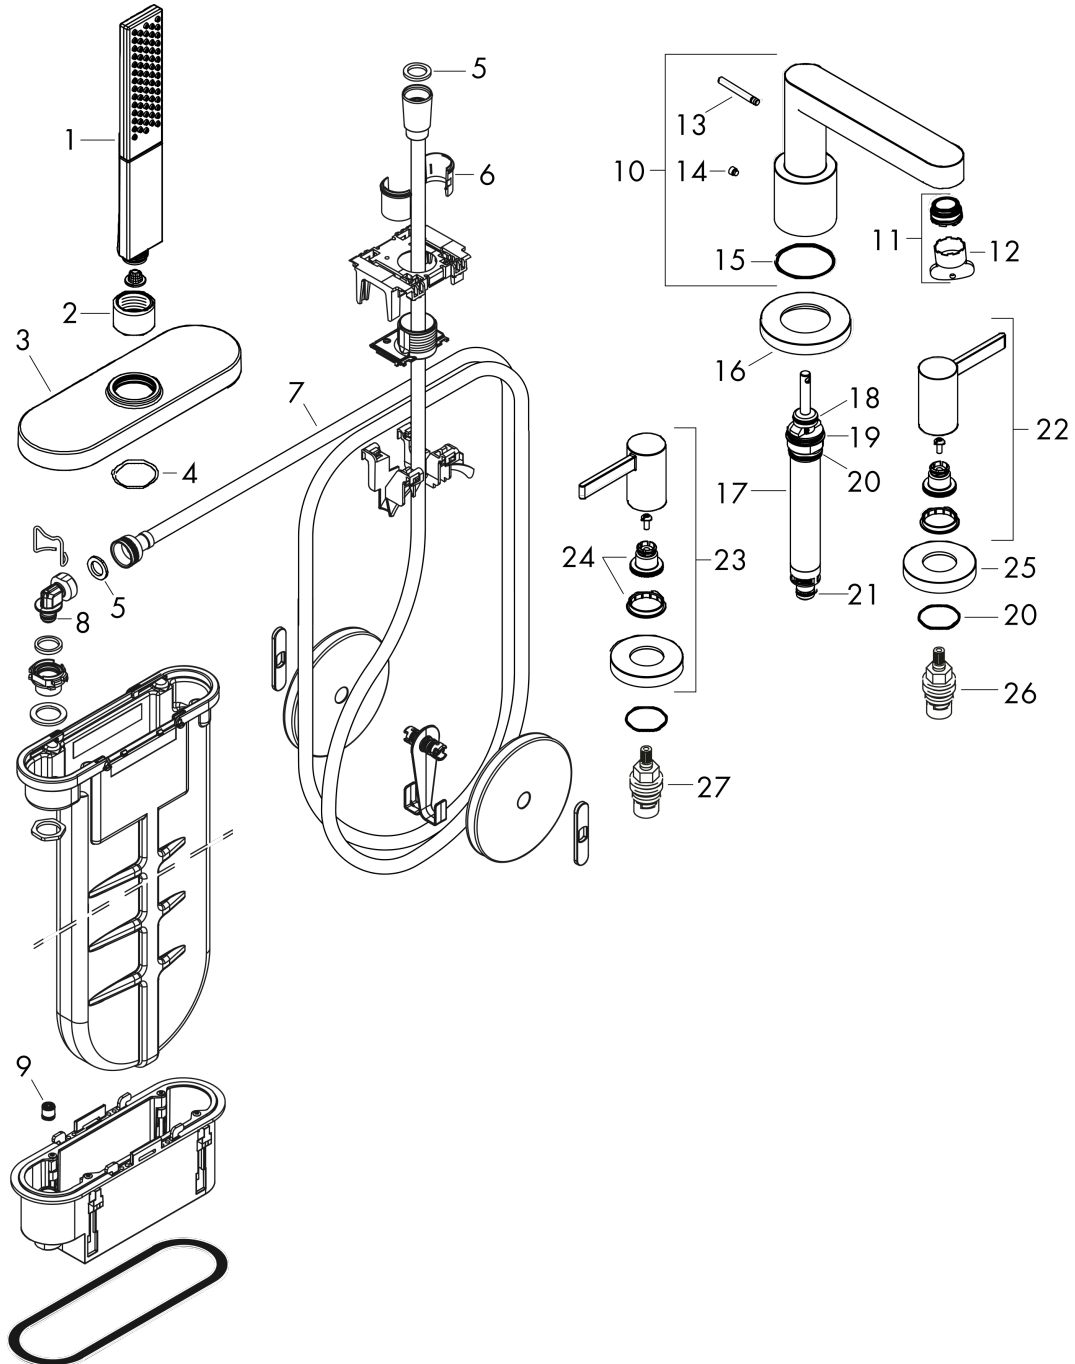

Finoris

4-hole rim mounted bath mixer with sBox

Surfaces: **Matt White** Article Number: **76444700**

Description

product features

- consists of: 4-hole rim mounted bath mixer, hand shower, shower holder, shower hose, hose box
- 2 functions
- projection 152 mm
- connection type: basic set
- spray type mixer: normal spray
- spray type hand shower: PowderRain
- maximum pull-out length of hand shower: 1.45 m
- sBox for quiet, smooth and protected hose guidance
- maximum flow rate at 3 bar: 23,5 l/min
- flow rate for bath spout at 3 bar: 23,5 l/min
- flow rate of hand shower at 3 bar: 10,2 l/min
- min. operating pressure: 1 bar
- max. operating pressure: 10 bar
- ceramic valves hot/ cold 90°
- non-return valve
- connection dimension: DN15

Flowchart

Finoris
4-hole rim mounted bath mixer with sBox
 Surfaces: **Matt White** Article Number: **76444700**

Exploded Drawing

Year of production: >06/21

Finoris**4-hole rim mounted bath mixer with sBox**Surfaces: **Matt White** Article Number: **76444700****Spare part list**

Year of production: >06/21

Pos.	Description	Article Number	Price	PU
1	handshower	26866700	-	1
2	nut	97584700	-	1
3	escutcheon	93505700	-	1
4	O-Ring 32x2	98193000	-	1
5	seal	98058000	-	1
6	insert for shower holder	96942000	-	1
7	shower hose	93506000	-	1
8	O-ring 9x2	98119000	-	1
9	non return valve DW 10	96456000	-	1
10	spout cpl.	93977700	-	1
11	aerator M24x1 (30 l/min)	98998000	-	1
12	special tool	95158000	-	1
13	diverter knob	98707700	-	1
14	hollow set screw M6x6	97660000	-	1
15	O-ring 41x1,5	98168000	-	1
16	escutcheon for spout	93978700	-	1
17	selector assy	93589000	-	1
18	O-Ring 14x2,5	98189000	-	1
19	O-Ring 23x2,5	98183000	-	1
20	O-Ring 22x2	98185000	-	1
21	O-ring 9x2,5	98217000	-	1
22	handle for cold water	93980700	-	1
23	handle for hot water	93979700	-	1
24	handle fixing set	94184000	-	1
25	escutcheon for handle	93976700	-	1
26	shut off unit left closing	94008000	-	1
27	shut off unit right closing	94009000	-	1