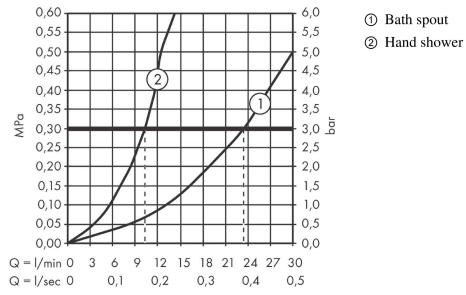

Finoris

4-hole rim mounted bath mixer with sBox

Surfaces: **Matt White** Article Number: **76444700**

Flowchart