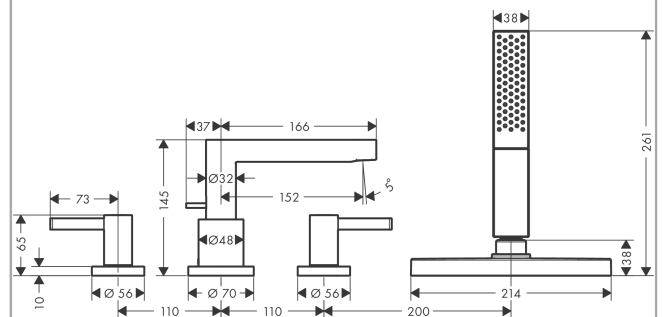

Finoris

4-hole rim mounted bath mixer with sBox

Surfaces: **Matt White** Article Number: **76444700**

Description

product features

- consists of: 4-hole rim mounted bath mixer, hand shower, shower holder, shower hose, hose box
- 2 functions
- projection 152 mm
- connection type: basic set
- spray type mixer: normal spray
- spray type hand shower: PowderRain
- maximum pull-out length of hand shower: 1.45 m
- sBox for quiet, smooth and protected hose guidance
- maximum flow rate at 3 bar: 23,5 l/min
- flow rate for bath spout at 3 bar: 23,5 l/min
- flow rate of hand shower at 3 bar: 10,2 l/min
- min. operating pressure: 1 bar
- max. operating pressure: 10 bar
- ceramic valves hot/ cold 90°
- non-return valve
- connection dimension: DN15

Technology

Design awards

reddot winner 2021

Product image

Scale drawing

Finoris

4-hole rim mounted bath mixer with sBox

Surfaces: **Matt White** Article Number: **76444700**

Year of production: >06/21

Pos.	Description	Article Number	Price	PU
1	handshower	26866700	-	1
2	nut	97584700	-	1
3	escutcheon	93505700	-	1
4	O-Ring 32x2	98193000	-	1
5	seal	98058000	-	1
6	insert for shower holder	96942000	-	1
7	shower hose	93506000	-	1
8	O-ring 9x2	98119000	-	1
9	non return valve DW 10	96456000	-	1
10	spout cpl.	93977700	-	1
11	aerator M24x1 (30 l/min)	98998000	-	1
12	special tool	95158000	-	1
13	diverter knob	98707700	-	1
14	hollow set screw M6x6	97660000	-	1
15	O-ring 41x1,5	98168000	-	1
16	escutcheon for spout	93978700	-	1
17	selector assy	93589000	-	1
18	O-Ring 14x2,5	98189000	-	1
19	O-Ring 23x2,5	98183000	-	1
20	O-Ring 22x2	98185000	-	1
21	O-ring 9x2,5	98217000	-	1
22	handle for cold water	93980700	-	1
23	handle for hot water	93979700	-	1
24	handle fixing set	94184000	-	1
25	escutcheon for handle	93976700	-	1
26	shut off unit left closing	94008000	-	1
27	shut off unit right closing	94009000	-	1