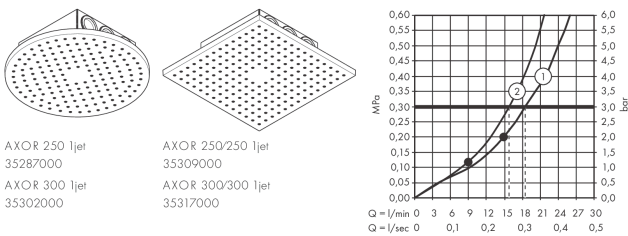

Product image

Scale drawing

AXOR ShowerSolutions
Basic set for overhead shower ceiling-exposed
 Surfaces: n.a. Article Number: **35363180**

Installation examples

AXOR ShowerSolutions
Basic set for overhead shower ceiling-exposed
Surfaces: n.a. Article Number: 35363180

Exploded Drawing

Year of production: >01/19

AXOR ShowerSolutions
Basic set for overhead shower ceiling-exposed
 Surfaces: n.a. Article Number: **35363180**

Spare part list

Year of production: >01/19

Pos.	Description	Article Number	PC	PU
1	pressure hose	96565000	0	1
2	O-ring 11x2	98127000	0	1
3	mounting kit	97722000	0	1