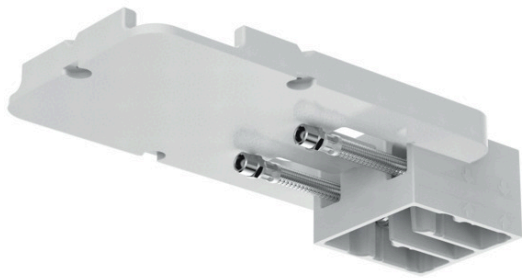

AXOR ShowerSolutions
Basic set for overhead shower ceiling-exposed
 Surfaces: n.a. Article Number: **35363180**

Description

product features

- ServiceCard with sieve and flow restrictor can be removed without tools for cleaning purpose

Product image

Scale drawing

AXOR ShowerSolutions
Basic set for overhead shower ceiling-exposed
 Surfaces: n.a. Article Number: **35363180**

Installation examples

AXOR ShowerSolutions
Basic set for overhead shower ceiling-exposed
Surfaces: n.a. Article Number: 35363180

Exploded Drawing

Year of production: >01/19

AXOR ShowerSolutions
Basic set for overhead shower ceiling-exposed
 Surfaces: n.a. Article Number: **35363180**

Spare part list

Year of production: >01/19

Pos.	Description	Article Number	PC	PU
1	pressure hose	96565000	0	1
2	O-ring 11x2	98127000	0	1
3	mounting kit	97722000	0	1