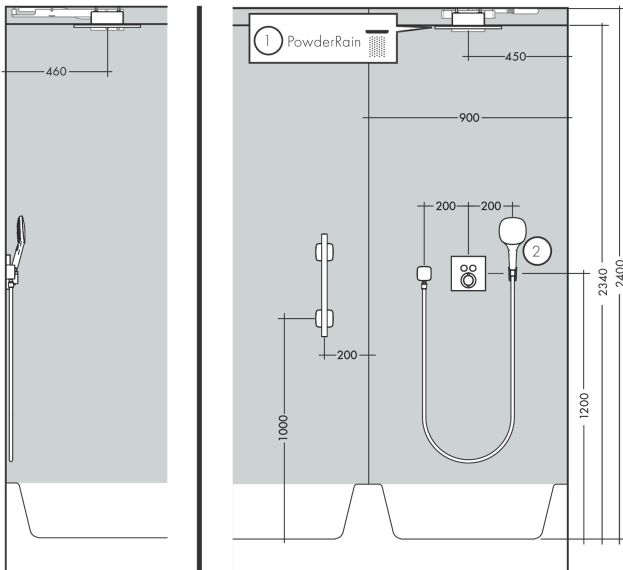

AXOR ShowerSolutions
Basic set for overhead shower ceiling-exposed
 Surfaces: n.a. Article Number: **35363180**

Description

product features

- ServiceCard with sieve and flow restrictor can be removed without tools for cleaning purpose

Product image

Scale drawing

AXOR ShowerSolutions
Basic set for overhead shower ceiling-exposed
 Surfaces: n.a. Article Number: **35363180**

Installation examples

AXOR ShowerSolutions
Basic set for overhead shower ceiling-exposed
Surfaces: n.a. Article Number: 35363180

Exploded Drawing

Year of production: >01/19

AXOR ShowerSolutions
Basic set for overhead shower ceiling-exposed
 Surfaces: n.a. Article Number: **35363180**

Spare part list

Year of production: >01/19

Pos.	Description	Article Number	PC	PU
1	pressure hose	96565000	0	1
2	O-ring 11x2	98127000	0	1
3	mounting kit	97722000	0	1