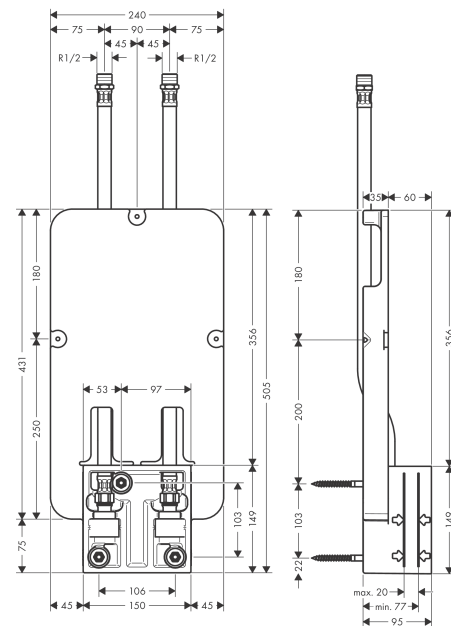

AXOR ShowerSolutions
Basic set for overhead shower ceiling-exposed
 Surfaces: n.a. Article Number: **35363180**

Description

product features

- ServiceCard with sieve and flow restrictor can be removed without tools for cleaning purpose

Product image

Scale drawing

AXOR ShowerSolutions
Basic set for overhead shower ceiling-exposed
 Surfaces: n.a. Article Number: **35363180**

Installation examples

AXOR ShowerSolutions
Basic set for overhead shower ceiling-exposed
Surfaces: n.a. Article Number: 35363180

Exploded Drawing

Year of production: >01/19

AXOR ShowerSolutions
Basic set for overhead shower ceiling-exposed
 Surfaces: n.a. Article Number: **35363180**

Spare part list

Year of production: >01/19

Pos.	Description	Article Number	PC	PU
1	pressure hose	96565000	0	1
2	O-ring 11x2	98127000	0	1
3	mounting kit	97722000	0	1