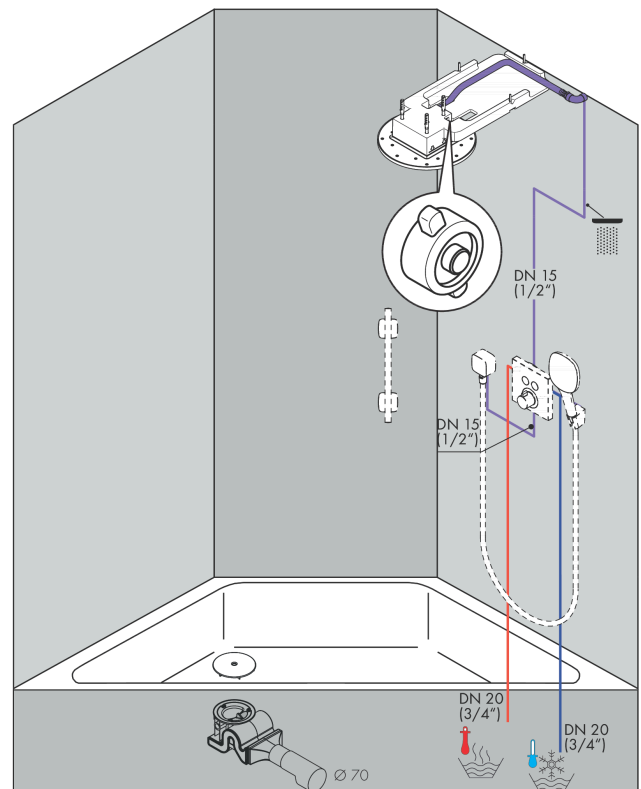

AXOR ShowerSolutions
Basic set for overhead shower ceiling-exposed
 Surfaces: n.a. Article Number: **35363180**

Description

product features

- ServiceCard with sieve and flow restrictor can be removed without tools for cleaning purpose

Product image

Scale drawing

AXOR ShowerSolutions
Basic set for overhead shower ceiling-exposed
 Surfaces: n.a. Article Number: **35363180**

Installation examples

AXOR ShowerSolutions
Basic set for overhead shower ceiling-exposed
Surfaces: n.a. Article Number: 35363180

Exploded Drawing

Year of production: >01/19

AXOR ShowerSolutions
Basic set for overhead shower ceiling-exposed
 Surfaces: n.a. Article Number: **35363180**

Spare part list

Year of production: >01/19

Pos.	Description	Article Number	PC	PU
1	pressure hose	96565000	0	1
2	O-ring 11x2	98127000	0	1
3	mounting kit	97722000	0	1