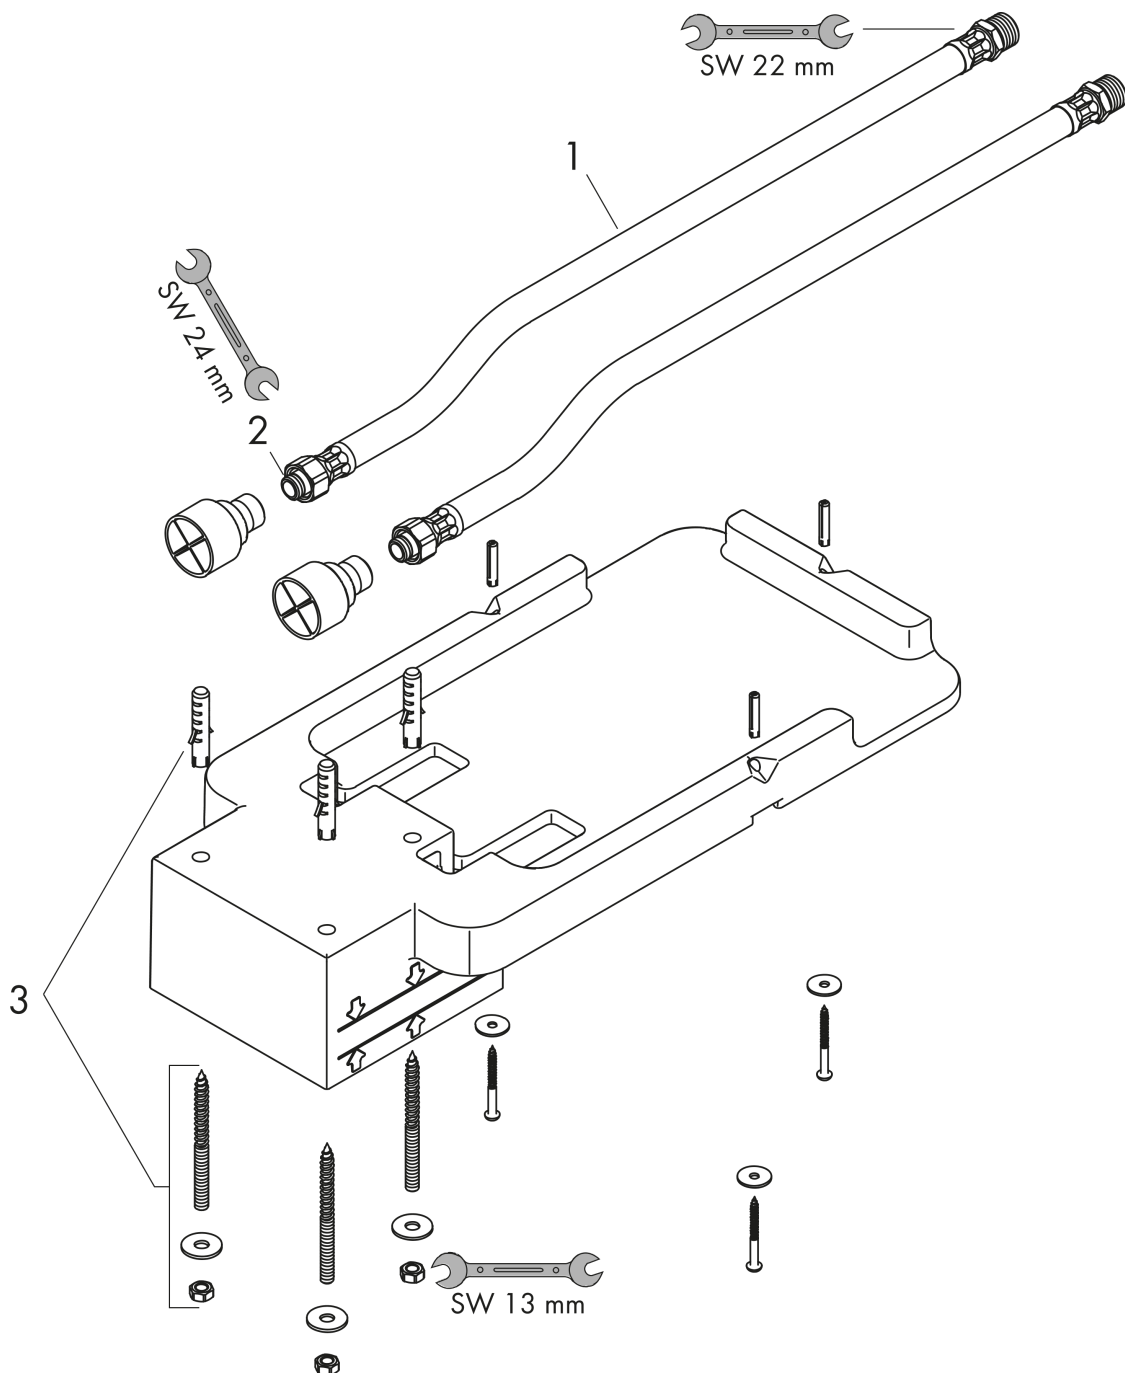

AXOR ShowerSolutions
Basic set for overhead shower ceiling-exposed
 Surfaces: n.a. Article Number: **35363180**

Description

product features

- ServiceCard with sieve and flow restrictor can be removed without tools for cleaning purpose

Product image

Scale drawing

AXOR ShowerSolutions
Basic set for overhead shower ceiling-exposed
 Surfaces: n.a. Article Number: **35363180**

Installation examples

AXOR ShowerSolutions
Basic set for overhead shower ceiling-exposed
Surfaces: n.a. Article Number: 35363180

Exploded Drawing

Year of production: >01/19

AXOR ShowerSolutions
Basic set for overhead shower ceiling-exposed
 Surfaces: n.a. Article Number: **35363180**

Spare part list

Year of production: >01/19

Pos.	Description	Article Number	PC	PU
1	pressure hose	96565000	0	1
2	O-ring 11x2	98127000	0	1
3	mounting kit	97722000	0	1