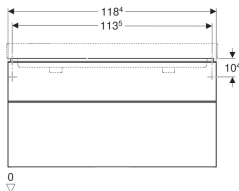

**Geberit Smyle Square cabinet for double washbasin, with two drawers**

**Characteristics**

- Wall-hung
- With two drawers
- Drawer with soft-closing
- Moisture-resistant
- Drawer frame made of metal

- Delivered preassembled

**Technical data**

Material | High-compressed three-layer chipboard

**Scope of delivery**

- Fastening material

Art. no.	Surface / colour	B	Washbasin width	H	T	
500.356.00.1	high-gloss coated / white	118.4 cm	120 cm	61.7 cm	47 cm	NEW
500.356.JK.1	matt coated / lava	118.4 cm	120 cm	61.7 cm	47 cm	NEW
500.356.JL.1	high-gloss coated / sand grey	118.4 cm	120 cm	61.7 cm	47 cm	NEW
500.356.JR.1	wooden-textured melamine / hickory	118.4 cm	120 cm	61.7 cm	47 cm	NEW