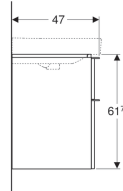

**Geberit Smyle Square cabinet for double washbasin, with two drawers**

**Characteristics**

- Wall-hung
- With two drawers
- Drawer with soft-closing
- Moisture-resistant
- Drawer frame made of metal

- Delivered preassembled

**Technical data**

Material | High-compressed three-layer chipboard

**Scope of delivery**

- Fastening material

Art. no.	Surface / colour	B	Washbasin width	H	T	
500.356.00.1	high-gloss coated / white	118.4 cm	120 cm	61.7 cm	47 cm	NEW
500.356.JK.1	matt coated / lava	118.4 cm	120 cm	61.7 cm	47 cm	NEW
500.356.JL.1	high-gloss coated / sand grey	118.4 cm	120 cm	61.7 cm	47 cm	NEW
500.356.JR.1	wooden-textured melamine / hickory	118.4 cm	120 cm	61.7 cm	47 cm	NEW