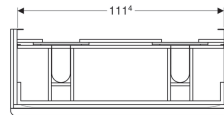

**Geberit Smyle Square cabinet for double washbasin, with two drawers**

**Characteristics**

- Wall-hung
- With two drawers
- Drawer with soft-closing
- Moisture-resistant
- Drawer frame made of metal

- Delivered preassembled

**Technical data**

Material | High-compressed three-layer chipboard

**Scope of delivery**

- Fastening material

Art. no.	Surface / colour	B	Washbasin width	H	T	
500.356.00.1	high-gloss coated / white	118.4 cm	120 cm	61.7 cm	47 cm	NEW
500.356.JK.1	matt coated / lava	118.4 cm	120 cm	61.7 cm	47 cm	NEW
500.356.JL.1	high-gloss coated / sand grey	118.4 cm	120 cm	61.7 cm	47 cm	NEW
500.356.JR.1	wooden-textured melamine / hickory	118.4 cm	120 cm	61.7 cm	47 cm	NEW