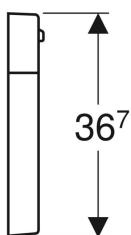

**Geberit Selnova Comfort spacer for wall-hung WC**

---

Example image

**Application purposes**

- For wall-hung WCs
- For extending the projection to 75 cm

- For mounting between the wall and the WC

**Technical data**

Product material | Resin stone

Art. no.	Colour / surface
500.957.00.7	white / glossy