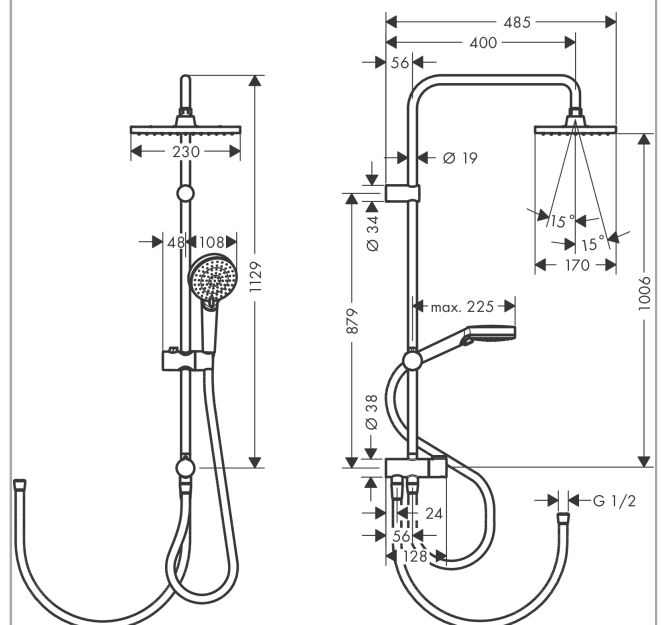

Vernis Shape Showerpipe 230 1jet Reno

Surfaces: **Chrome** Article Number: **26282000**

Description

product features

- consists of: overhead shower, hand shower, shower hose, hand shower holder
- overhead shower Vernis Shape 230 1jet
- shower head size overhead shower: 230 x 170 mm
- spray type overhead shower: Rain
- ball-joint: overhead shower angle adjustable
- spray type hand shower: Rain, IntenseRain
- simultaneous utilization of 2 functions
- maximum flow rate at 3 bar: 14,6 l/min
- minimum flow pressure: 1 bar
- operating pressure: min. 1 bar/max. 10 bar
- mounting type: exposed installation
- shower bar diameter: 19 mm
- height-adjustable slider with locking push-button slider
- shower arm length: 400 mm
- water connection: Metaflex shower hose 80 cm and 160 cm
- connection dimension: DN15
- connection thread G 1/2

Technology

Product image

Scale drawing

**Vernis Shape
Showerpipe 230 1jet Reno**

Surfaces: **Chrome** Article Number: **26282000**

Flowchart