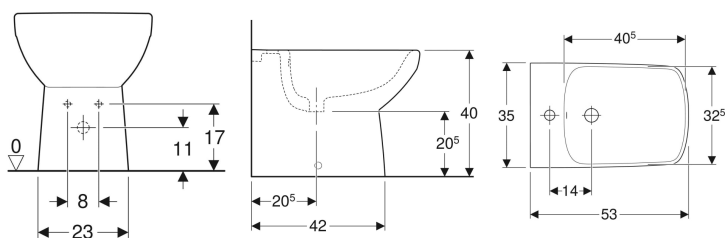

Geberit Selnova Square floor-standing bidet, back-to-wall, semi-shrouded

Example image

Characteristics

- Back-to-wall

- Floor-standing
- Hidden water supply connection
- Semi-shrouded
- Hidden fastening

Scope of delivery

- Fastening material

To order additionally

- P-trap

Art. no.	Colour / surface	Overflow	B	H	T
500.483.01.7	white	visible	35 cm	40 cm	53 cm