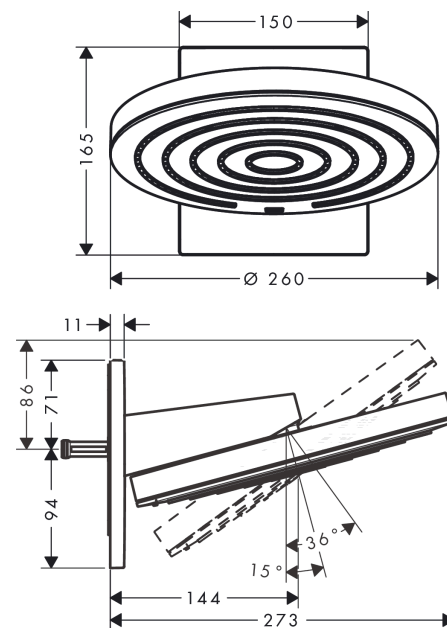

##### product features

- consists of: overhead shower, wall connector
- shower head size: 260 mm
- spray type: PowderRain, Intense PowderRain
- Fast Drain to reduce the dripping time
- ball-joint: overhead shower angle adjustable
- material spray disc: plastic
- spray disc surface: graphite
- maximum flow rate at 3 bar: 11,3 l/min
- flow rate PowderRain spray (at 3 bar): 11,3 l/min
- flow rate Intense PowderRain (at 3 bar): 7,2 l/min
- minimum flow pressure: 1,4 bar
- overhead shower removable for cleaning
- not included: basic set

#### Product image

#### Scale drawing

**Pulsify**  
**Overhead shower 260 2jet with wall connector**  
 Surfaces: **Matt Black** Article Number: **24150670**

**Flowchart**

The consumption was measured in combination with the appropriate fittings (thermostat/mixer/in-wall valve) to reflect actual application in practice.