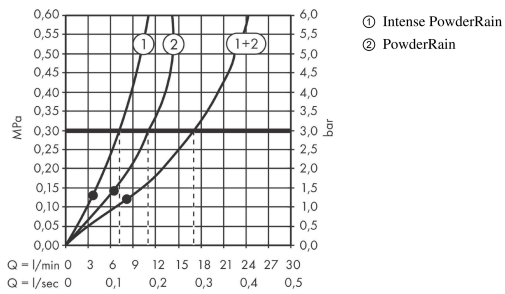

Pulsify
Overhead shower 260 2jet with wall connector
Surfaces: **Matt Black** Article Number: **24150670**

Flowchart

The consumption was measured in combination with the appropriate fittings (thermostat/mixer/in-wall valve) to reflect actual application in practice.