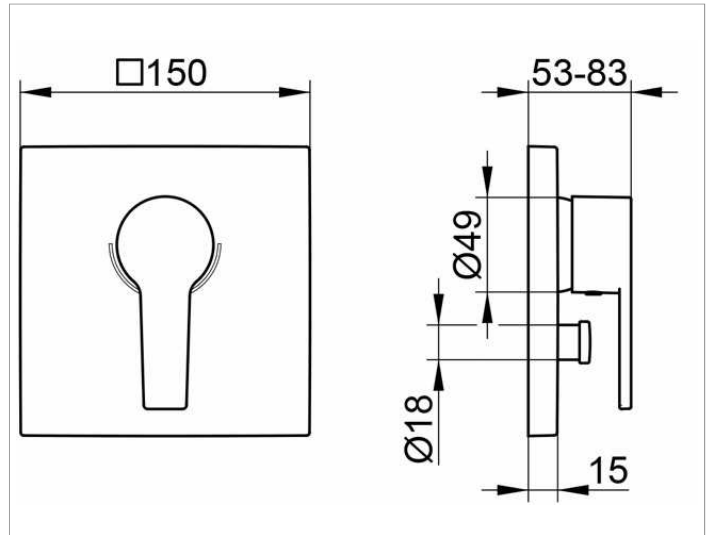

Edition 11

51172010182 Concealed single lever bath tub mixer

**PRODUCT**

**DRAWING**

**PRODUCT ATTRIBUTES**

set complete with:  
 handle, sleeve, diverter, rosette and installation unit,  
 mixing cartridge with ceramic sealing gaskets  
 temperature controlled,  
 suitable for rough part no. 59970 (FLEXX.BOXX)

**SURFACE**

chrome-plated

**SPECIFICATIONS**

KEUCO EDITION 11 Single Lever Bath Mixer flush mounting as a wall fitting 51172010182  
 chromed single lever bath mixer, in a clear-cut design and geometric shapes, for flush mounting,  
 for concealed wall mounting, with safety cut off,  
 suitable for rough part no. 59970 (Flexx Boxx)  
 Set complete with: handle, sleeve, diverter, rosette and installation unit  
 rectangular rosette 150 x 150mm, Depth 15mm  
 Base diameter of the mixer 49mm  
 max. projection 111 mm