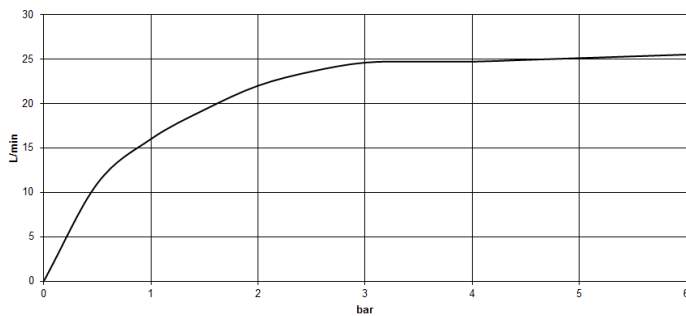

Bath - Meta

bath spout for wall mounting - polished chrome

Article number: 13 801 660-00

- 200 mm projection
- 1/2" connection
- hole diameter 37 mm
- rosette Ø 60 mm
- circular normal flow
- max. flow 24.6 l/min at 3 bar flow pressure

polished chrome

Dimensional drawing

All details in mm / inch = mm x 0.0394

Bath - Meta

bath spout for wall mounting - polished chrome

Article number: 13 801 660-00

Flow rate chart

Other finish variants