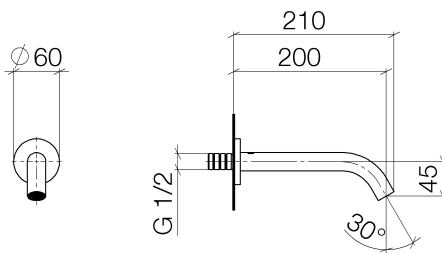

Bath - Meta

bath spout for wall mounting - polished chrome

Article number: 13 801 660-00

- 200 mm projection
- 1/2" connection
- hole diameter 37 mm
- rosette Ø 60 mm
- circular normal flow
- max. flow 24.6 l/min at 3 bar flow pressure

polished chrome

Dimensional drawing

All details in mm / inch = mm x 0.0394

Bath - Meta

bath spout for wall mounting - polished chrome

Article number: 13 801 660-00

Flow rate chart

Other finish variants

platinum matt
13 801 660-06

matt black
13 801 660-33

Other finishes on request (x-tra Service)

Bath - Meta

bath spout for wall mounting - polished chrome

Article number: 13 801 660-00

Recommended miscellaneous