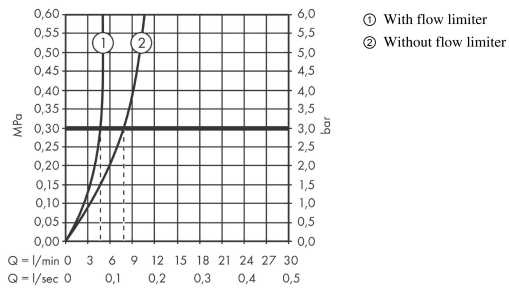

AXOR Uno

Select bidet mixer with pop-up waste set

Surfaces: **Brushed Nickel** Article Number: **45210820**

Description

product features

- consists of: Bidet mixer, waste set
- projection 124 mm
- aerator with ball pivot
- normal spray
- flow rate at 3 bar: 5 l/min
- Select cartridge with temperature control
- temperature limitation adjustable
- suitable for continuous flow water heaters
- pop-up waste set G 1¼
- connection dimension: DN15

Technology

Product image

Scale drawing

AXOR Uno

Select bidet mixer with pop-up waste set

Surfaces: **Brushed Nickel** Article Number: **45210820**

Flowchart

AXOR Uno
Select bidet mixer with pop-up waste set
 Surfaces: **Brushed Nickel** Article Number: **45210820**

Exploded Drawing

Year of production: >03/18

AXOR Uno

Select bidet mixer with pop-up waste set

Surfaces: **Brushed Nickel** Article Number: **45210820**

Spare part list

Year of production: >03/18

Pos.	Description	Article Number	PC	PU
1	handle	92897820	0	1
2	adapter for handle	92526000	0	1
3	nut	92528000	0	1
4	O-ring 27x1,5	92527000	0	1
5	cartridge, assy	92529000	0	1
6	adapter for cartridge	98866000	0	1
7	O-ring 23x2	98398000	0	1
8	O-Ring 28x2	98194000	0	1
9	O-ring 16x2	98133000	0	1
10	spout cpl.	92891820	0	1
11	ball joint	96050820	0	1
12	aerator M24x1 (5 l/min)	95379820	0	1
13	O-ring 30x1,5	98433000	0	1
14	escutcheon Ø 46 mm	95268820	0	1
15	flat seal	98749000	0	1
16	fixing set (Ø 32)	13961000	0	1
17	lever collar	97548000	0	1
18	pull rod	97158820	0	1
19	connection hose 450 mm M8x0,75 G3/8	92531000	0	1
20	non return valve DW 10	96456000	0	1
21	filter	92532000	0	1
22	sealing set	92533000	0	1
a	pop up waste	94139820	0	1
b	fixation extension 35 mm	13898000	0	1