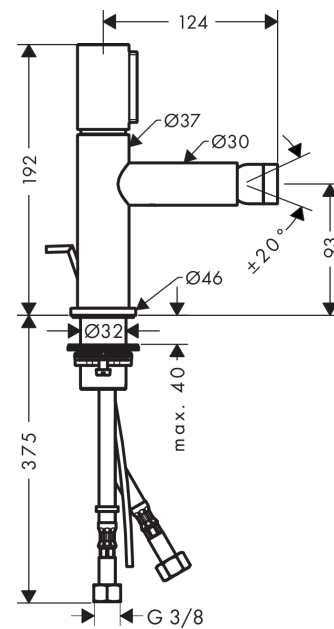

AXOR Uno

Select bidet mixer with pop-up waste set

Surfaces: **Brushed Nickel** Article Number: **45210820**

Description

product features

- consists of: Bidet mixer, waste set
- projection 124 mm
- aerator with ball pivot
- normal spray
- flow rate at 3 bar: 5 l/min
- Select cartridge with temperature control
- temperature limitation adjustable
- suitable for continuous flow water heaters
- pop-up waste set G 1¼
- connection dimension: DN15

Technology

Product image

Scale drawing

AXOR Uno

Select bidet mixer with pop-up waste set

Surfaces: **Brushed Nickel** Article Number: **45210820**

Flowchart

AXOR Uno
Select bidet mixer with pop-up waste set
 Surfaces: **Brushed Nickel** Article Number: **45210820**

Exploded Drawing

Year of production: >03/18

AXOR Uno

Select bidet mixer with pop-up waste set

Surfaces: **Brushed Nickel** Article Number: **45210820**

Spare part list

Year of production: >03/18

Pos.	Description	Article Number	PC	PU
1	handle	92897820	0	1
2	adapter for handle	92526000	0	1
3	nut	92528000	0	1
4	O-ring 27x1,5	92527000	0	1
5	cartridge, assy	92529000	0	1
6	adapter for cartridge	98866000	0	1
7	O-ring 23x2	98398000	0	1
8	O-Ring 28x2	98194000	0	1
9	O-ring 16x2	98133000	0	1
10	spout cpl.	92891820	0	1
11	ball joint	96050820	0	1
12	aerator M24x1 (5 l/min)	95379820	0	1
13	O-ring 30x1,5	98433000	0	1
14	escutcheon Ø 46 mm	95268820	0	1
15	flat seal	98749000	0	1
16	fixing set (Ø 32)	13961000	0	1
17	lever collar	97548000	0	1
18	pull rod	97158820	0	1
19	connection hose 450 mm M8x0,75 G3/8	92531000	0	1
20	non return valve DW 10	96456000	0	1
21	filter	92532000	0	1
22	sealing set	92533000	0	1
a	pop up waste	94139820	0	1
b	fixation extension 35 mm	13898000	0	1