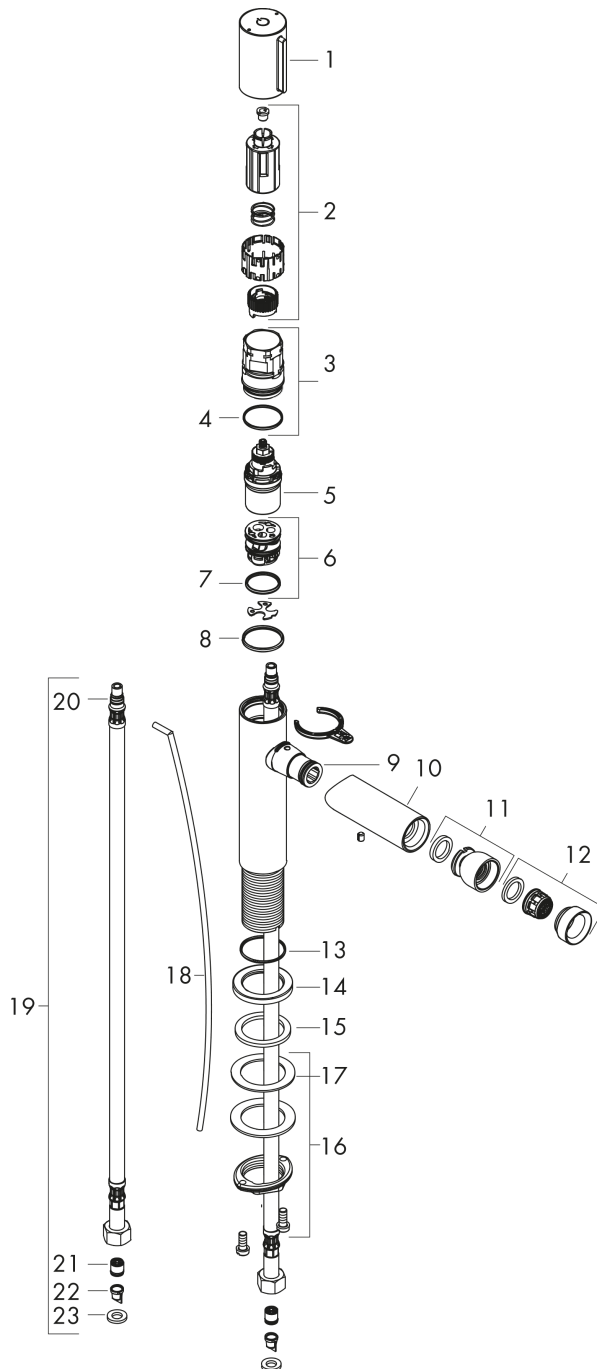

AXOR Uno

Select bidet mixer with pop-up waste set

Surfaces: **Brushed Nickel** Article Number: **45210820**

Description

product features

- consists of: Bidet mixer, waste set
- projection 124 mm
- aerator with ball pivot
- normal spray
- flow rate at 3 bar: 5 l/min
- Select cartridge with temperature control
- temperature limitation adjustable
- suitable for continuous flow water heaters
- pop-up waste set G 1¼
- connection dimension: DN15

Technology

Product image

Scale drawing

AXOR Uno

Select bidet mixer with pop-up waste set

Surfaces: **Brushed Nickel** Article Number: **45210820**

Flowchart

AXOR Uno
Select bidet mixer with pop-up waste set
 Surfaces: **Brushed Nickel** Article Number: **45210820**

Exploded Drawing

Year of production: >03/18

AXOR Uno

Select bidet mixer with pop-up waste set

Surfaces: **Brushed Nickel** Article Number: **45210820**

Spare part list

Year of production: >03/18

Pos.	Description	Article Number	PC	PU
1	handle	92897820	0	1
2	adapter for handle	92526000	0	1
3	nut	92528000	0	1
4	O-ring 27x1,5	92527000	0	1
5	cartridge, assy	92529000	0	1
6	adapter for cartridge	98866000	0	1
7	O-ring 23x2	98398000	0	1
8	O-Ring 28x2	98194000	0	1
9	O-ring 16x2	98133000	0	1
10	spout cpl.	92891820	0	1
11	ball joint	96050820	0	1
12	aerator M24x1 (5 l/min)	95379820	0	1
13	O-ring 30x1,5	98433000	0	1
14	escutcheon Ø 46 mm	95268820	0	1
15	flat seal	98749000	0	1
16	fixing set (Ø 32)	13961000	0	1
17	lever collar	97548000	0	1
18	pull rod	97158820	0	1
19	connection hose 450 mm M8x0,75 G3/8	92531000	0	1
20	non return valve DW 10	96456000	0	1
21	filter	92532000	0	1
22	sealing set	92533000	0	1
a	pop up waste	94139820	0	1
b	fixation extension 35 mm	13898000	0	1