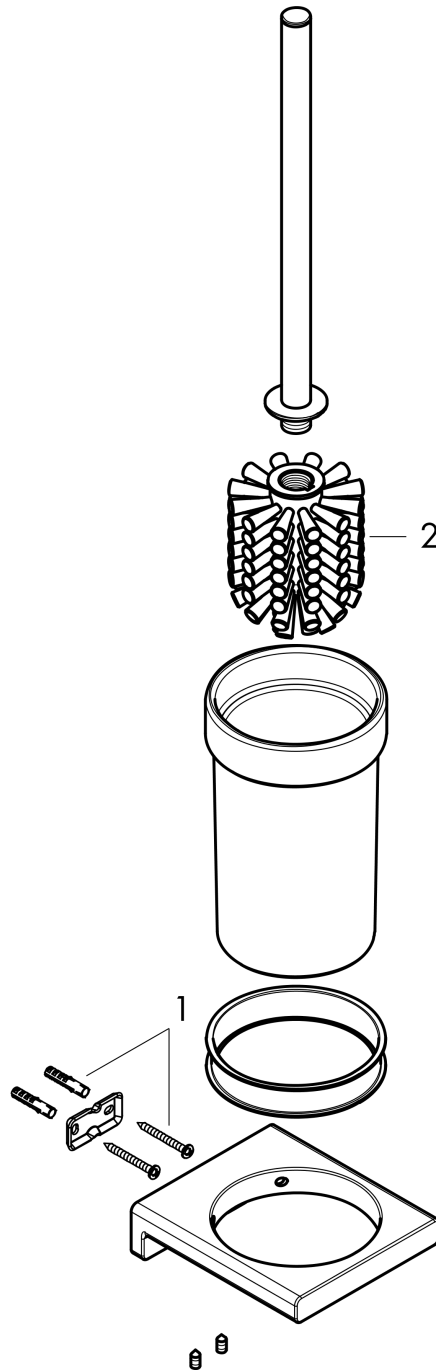

AddStoris

Toilet brush holder wall-mounted

Surfaces: **Chrome** Article Number: **41752000**

Description

product features

- wall-mounted
- material: metal
- material recess: matt glass
- with removable insert
- with mounting material
- concealed fastening
- drilling distance 26 mm
- diameter drill hole: 6 mm

Design awards

reddot winner 2021

Product image

Scale drawing

AddStoris

Toilet brush holder wall-mounted

Surfaces: **Chrome** Article Number: **41752000**

Exploded Drawing

Year of production: >04/21

AddStoris

Toilet brush holder wall-mounted

Surfaces: **Chrome** Article Number: **41752000**

Spare part list

Year of production: >04/21

Pos.	Description	Article Number	Price	PU
1	mounting set	40915000	-	1
2	WC-brush white	93822000	-	1