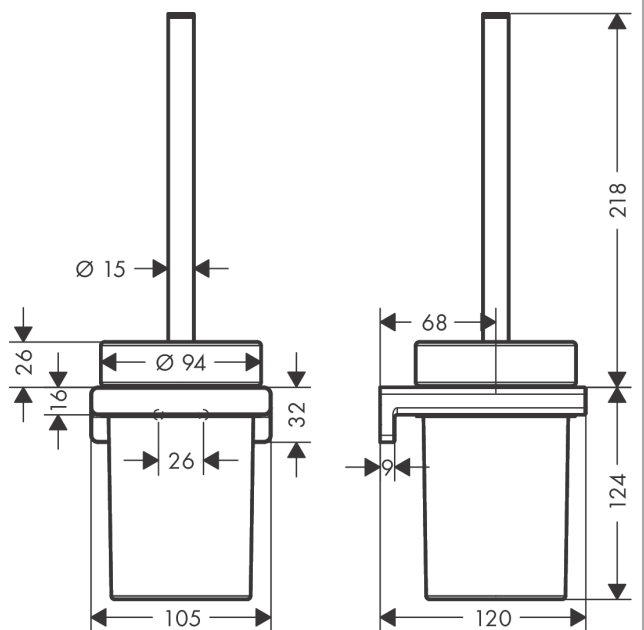

AddStoris

Toilet brush holder wall-mounted

Surfaces: **Chrome** Article Number: **41752000**

Description

product features

- wall-mounted
- material: metal
- material recess: matt glass
- with removable insert
- with mounting material
- concealed fastening
- drilling distance 26 mm
- diameter drill hole: 6 mm

Design awards

reddot winner 2021

Product image

Scale drawing

AddStoris

Toilet brush holder wall-mounted

Surfaces: **Chrome** Article Number: **41752000**

Exploded Drawing

Year of production: >04/21

AddStoris

Toilet brush holder wall-mounted

Surfaces: **Chrome** Article Number: **41752000**

Spare part list

Year of production: >04/21

Pos.	Description	Article Number	Price	PU
1	mounting set	40915000	-	1
2	WC-brush white	93822000	-	1