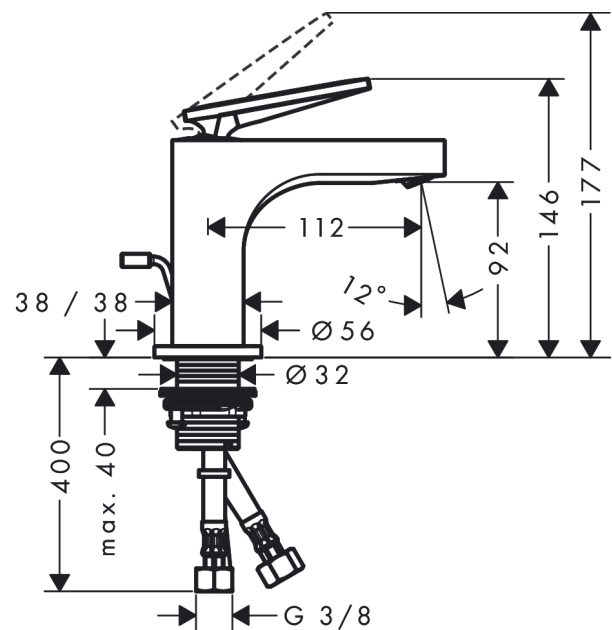

AXOR Citterio

Single lever basin mixer 90 with lever handle for hand washbasins with pop-up waste set

Surfaces: **Chrome** Article Number: **39022000**

Description

product features

- consists of: single lever basin mixer, waste set
- ComfortZone 90
- projection 112 mm
- spray type: laminar spray
- swiveling spray former
- maximum flow rate at 3 bar: 5 l/min
- ceramic cartridge
- suitable for continuous flow water heaters
- pop-up waste set G 1¼
- connection type: G ¾ connections
- connection dimension: DN15

Technology

Product image

Scale drawing

Flowchart