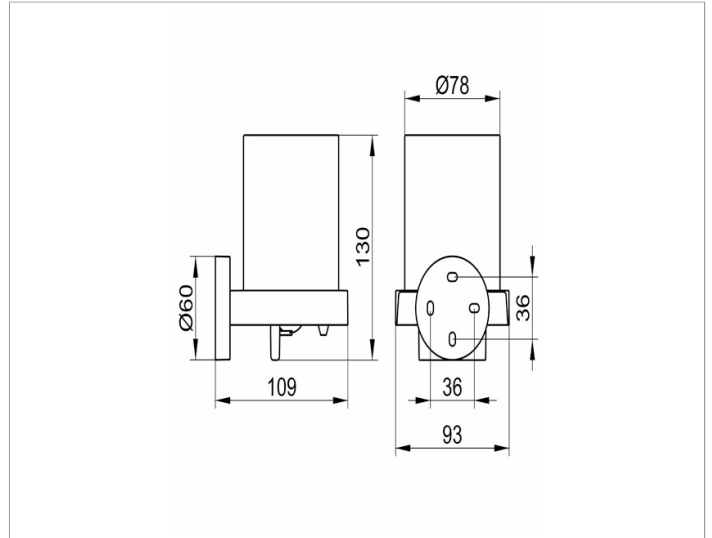

Edition 90

19052019000 Lotion dispenser

**PRODUCT**

**DRAWING**

**PRODUCT ATTRIBUTES**

crystal glass matt, complete with holder and pump

Capacity: approx. 180 ml

Dosage: approx. 0,5ml/stroke