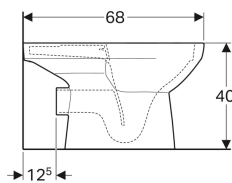

**Geberit Selnova Square floor-standing WC for close-coupled exposed cistern, washdown, horizontal outlet, square design, semi-shrouded, Rimfree**

Example image

**Application purposes**

- For close-coupled exposed cistern

**Characteristics**

- Floor-standing
- Washdown WC

**Scope of delivery**

- Fastening material

**To order additionally**

- Cistern
- WC seat

- Rimfree
- Horizontal outlet
- Semi-shrouded

**Technical data**

Product material | Vitreous china

Art. no.	Colour / surface	B	H	T
501.563.01.7	white	35 cm	40 cm	68 cm

**Accessories**

- Geberit connection set for floor-standing WC