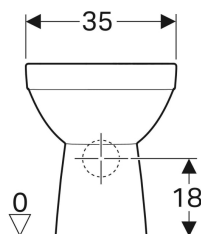

**Geberit Selnova Square floor-standing WC for close-coupled exposed cistern, washdown, horizontal outlet, square design, semi-shrouded, Rimfree**

Example image

**Application purposes**

- For close-coupled exposed cistern

**Characteristics**

- Floor-standing
- Washdown WC

**Scope of delivery**

- Fastening material

**To order additionally**

- Cistern
- WC seat

- Rimfree
- Horizontal outlet
- Semi-shrouded

**Technical data**

Product material | Vitreous china

Art. no.	Colour / surface	B	H	T
501.563.01.7	white	35 cm	40 cm	68 cm

**Accessories**

- Geberit connection set for floor-standing WC