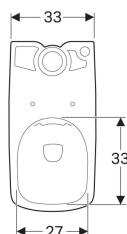

**Geberit Selnova Square floor-standing WC for close-coupled exposed cistern, washdown, horizontal outlet, square design, semi-shrouded, Rimfree**

Example image

**Application purposes**

- For close-coupled exposed cistern

**Characteristics**

- Floor-standing
- Washdown WC

**Scope of delivery**

- Fastening material

**To order additionally**

- Cistern
- WC seat

- Rimfree
- Horizontal outlet
- Semi-shrouded

**Technical data**

Product material | Vitreous china

Art. no.	Colour / surface	B	H	T
501.563.01.7	white	35 cm	40 cm	68 cm

**Accessories**

- Geberit connection set for floor-standing WC