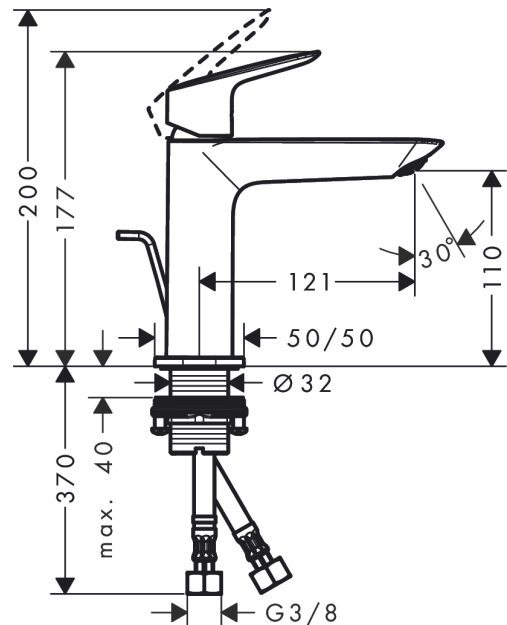

Logis

Single lever basin mixer 110 Fine CoolStart with pop-up waste set

Surfaces: **Chrome** Article Number: **71254000**

Description

product features

- consists of: single lever basin mixer, waste set
- ComfortZone 110
- projection 121 mm
- spray type: normal spray
- maximum flow rate at 3 bar: 5 l/min
- ceramic cartridge
- temperature limitation adjustable
- suitable for continuous flow water heaters
- pop-up waste set G 1¼
- material waste set: synthetic
- connection type: G ¾ connections
- connection dimension: DN15
- cold water in middle position

Technology

Product image

Scale drawing

Logis

Single lever basin mixer 110 Fine CoolStart with pop-up waste set

Surfaces: **Chrome** Article Number: **71254000**

Flowchart